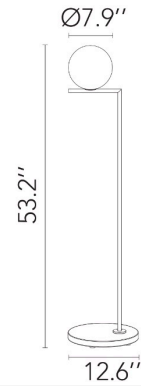

## IC Outdoor F1 Black Lava, Black - Specification Sheet by Michael Anastassiades, 2019

Mounting	Free Standing
Lamp (Bulb) Description	1 x LED 5W, G9, 2700K, CRI90, 550lm
Environment	Outdoor - Wet location
Finish	Black/Black Lava
Technical and Product Description	Michael Anastassiades has come up with an InandOut version of the iconic IC Lights floor lamp, enriching a sophisticated elegance with a new free spirit, for indoor or outdoor use. IC Outdoor has been adjusted in the materials, finishes and technological waterproof engineering to meet the expected requirements for outdoor lighting fixtures.

### Physical

Cord Length (inches)	16' Black
Construction Material	Aluminum, Stone
Weight	11 lbs

 F012A02CU30 Black/Black Lava

### Dimensional Image