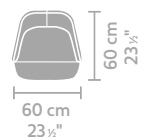

If you have any questions, please contact your LINTELOO dealer or LINTELOO's customer service department.

DIMENSIONS

metrage (m)

armchair 87 x 79
4,84

ottoman 71 x 52
2,20

metrage (m)

dining chair upholstered legs 60 x 60
4,07