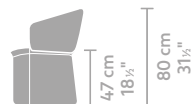

dining chair upholstered legs 60 x 60
4,07

CONTEXT

ENQUIRIES
info@contextgallery.com

Tel. 404. 477. 3301
Tel. 800. 886.0867

contextgallery.com