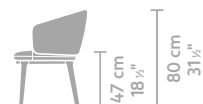

dining chair wooden legs 60 x 60
2,09

CONTEXT

ENQUIRIES
info@contextgallery.com

Tel. 404. 477. 3301
Tel. 800. 886.0867

contextgallery.com