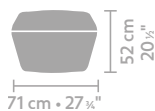

If you have any questions, please contact your LINTELOO dealer or LINTELOO's customer service department.

DIMENSIONS

metrage (m)

armchair 87 x 79
4,84

ottoman 71 x 52
2,20

metrage (m)

dining chair upholstered legs 60 x 60
4,07