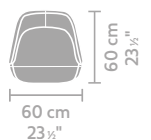

If you have any questions, please contact your LINTELOO dealer or LINTELOO's customer service department.

DIMENSIONS

metrage (m)

armchair 87 x 79
4,84

ottoman 71 x 52
2,20

metrage (m)

dining chair upholstered legs 60 x 60
4,07