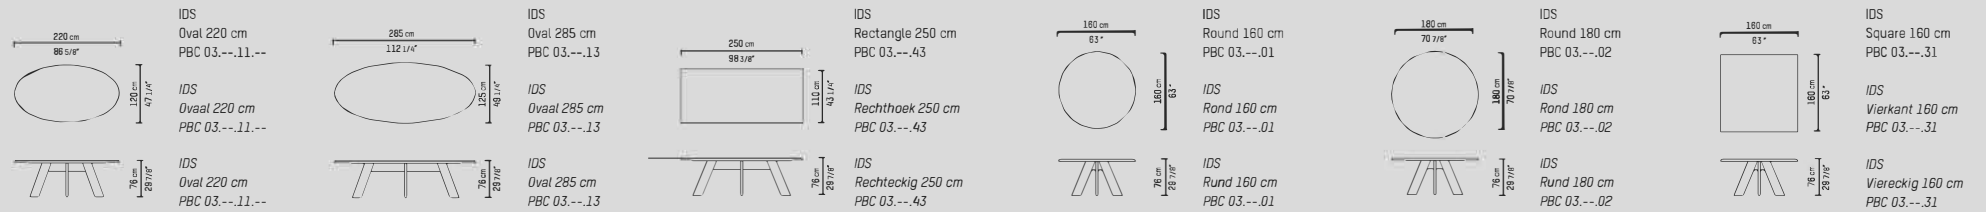

IDS DINING TABLE

ENGLISH

The IDS dining table is inspired by the starting position of a speed skater. Following geometrical lines, the table-top sides are slanted and angled to match the leg positions. Oval, square, round or rectangle, here is a table ideal for creating intimate dining memories.

CONTEXT

ENQUIRIES
info@contextgallery.com

Tel. 404. 477. 3301
Tel. 800. 886.0867

contextgallery.com
contextcontract.com