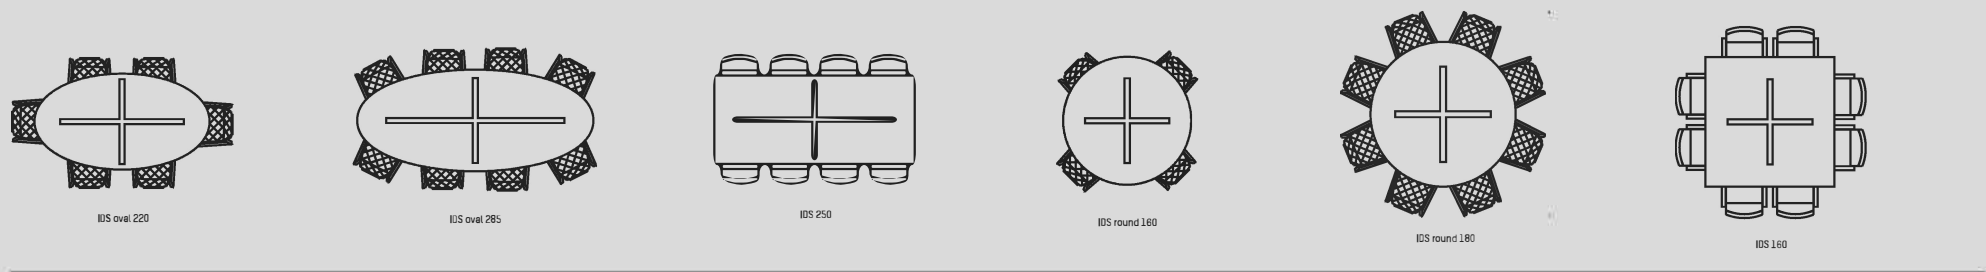

IDS DINING TABLE

ENGLISH

The IDS dining table is inspired by the starting position of a speed skater. Following geometrical lines, the table-top sides are slanted and angled to match the leg positions. Oval, square, round or rectangle, here is a table ideal for creating intimate dining memories.

CONTEXT

ENQUIRIES
info@contextgallery.com

Tel. 404. 477. 3301
Tel. 800. 886.0867

contextgallery.com
contextcontract.com