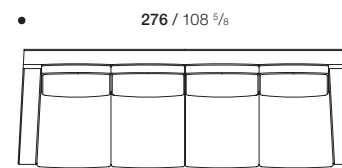

9862N

9863N

• 98 / 38 5/8 •

LOWER EDGE IN PAINTED STEEL.
COVER IN FABRIC OR LEATHER.
BORDO INFERIORE IN ACCIAIO VERNICIATO.
RIVESTIMENTO IN TESSUTO O PELLE.

Imprimatur

CONTEXT

ENQUIRIES
info@contextgallery.com