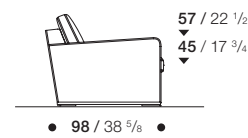

9862N

9863N

• 98 / 38 5/8 •

LOWER EDGE IN PAINTED STEEL.
COVER IN FABRIC OR LEATHER.
BORDO INFERIORE IN ACCIAIO VERNICIATO.
RIVESTIMENTO IN TESSUTO O PELLE.

Imprimatur

CONTEXT

ENQUIRIES
info@contextgallery.com