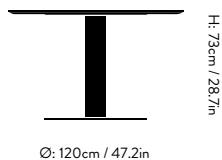

In Between ^{SK12} Sami Kallio 2019

ENQUIRIES
info@contextgallery.com
Tel. 404. 477. 3301
Tel. 800. 886.0867
contextgallery.com

Product category
Table

Environment
Indoor

Material
Solid wood & matt black metal center base.

Production process
The table is built from solid wood and treated with either lacquer or oil. The center base is made from matt black metal.

Dimensions
Ø: 120cm / 35.4in, H: 73cm / 28.7in

Package dimensions & weight
Table Top - H: 5cm / 2in, W: 122.5cm / 48in,
D: 120 cm / 47.2in, 30kg
Support - H: 5cm / 2in, W: 75cm / 20.5in,
D: 75cm / 20.5in, 16 kg
Column - H: 75cm / 20.5in, W: 19cm / 7.5in,
D: 19cm / 7.5in, 8 kg
Base - H: 5cm / 2in, W: 75cm / 20.5in,
D: 75cm / 20.5in, 24 kg

Colli quantity
1 pc

Weight
68.5 kg

Gliders
Felt gliders installed as standard

Colours/Finishes
White oiled oak, Smoked oiled oak, Oiled walnut,
Black lacquered oak (RAL 9005).

Strength, Durability and Safety Testing
The table is tested for strength, durability and safety according to EN 15373 Level 2 – General contract use.

→ **Stock items**
Black lacquered oak, White oiled oak, Smoked oiled oak and Oiled walnut