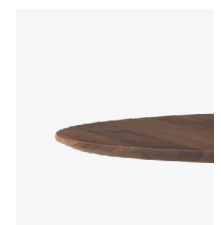

Product category

Table

Environment

Indoor

Material

Solid wood & matt black metal center base.

Production process

The table is built from solid wood and treated with either lacquer or oil. The center base is made from matt black metal.

→ Stock items

White oiled oak, Smoked oiled oak and
Black lacquered oak

Related products

SK3

SK4

SK12

SK5

SK6

→ Black lacquered oak

→ White oiled oak

→ Smoked oiled oak

→ Oiled walnut

In Between ^{SK12} Sami Kallio 2019

ENQUIRIES
info@contextgallery.com
Tel. 404. 477. 3301
Tel. 800. 886.0867
contextgallery.com

Product category
Table