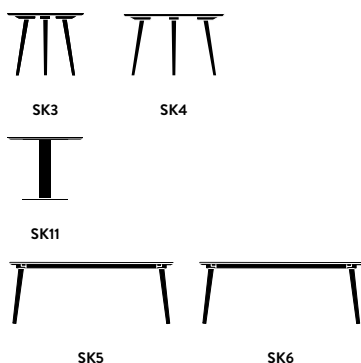

In Between ^{SK12} Sami Kallio 2019

ENQUIRIES
info@contextgallery.com
Tel. 404. 477. 3301
Tel. 800. 886.0867
contextgallery.com

Product category
Table

Environment
Indoor

Material
Solid wood & matt black metal center base.

Production process
The table is built from solid wood and treated with either lacquer or oil. The center base is made from matt black metal.

Dimensions
Ø: 120cm / 35.4in, H: 73cm / 28.7in

Package dimensions & weight
Table Top - H: 5cm / 2in, W: 122.5cm / 48in,
D: 120 cm / 47.2in, 30kg
Support - H: 5cm / 2in, W: 75cm / 20.5in,
D: 75cm / 20.5in, 16 kg
Column - H: 75cm / 20.5in, W: 19cm / 7.5in,
D: 19cm / 7.5in, 8 kg
Base - H: 5cm / 2in, W: 75cm / 20.5in,
D: 75cm / 20.5in, 24 kg

Colli quantity
1 pc

Weight
68.5 kg

Gliders
Felt gliders installed as standard

Colours/Finishes
White oiled oak, Smoked oiled oak, Oiled walnut,
Black lacquered oak (RAL 9005).

Strength, Durability and Safety Testing
The table is tested for strength, durability and safety according to EN 15373 Level 2 – General contract use.

→ **Stock items**
Black lacquered oak, White oiled oak, Smoked oiled oak and Oiled walnut

Related products

→ Black lacquered oak   → White oiled oak   → Smoked oiled oak   → Oiled walnut