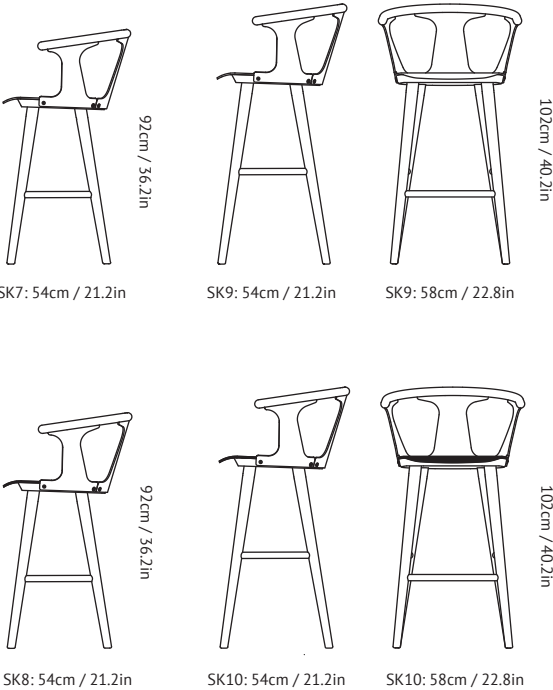

# IN BETWEEN SK7 – SK10

BY SAMI KALLIO  
2017

<b>Product category</b>	Barstool with armrest
<b>Production Process</b>	The legs and the armrest are turned from solid oak, the seat and side panels are formpressed from oak veneer.
<b>Environment</b>	Indoor
<b>Material</b>	SK7 & SK9: Solid wood and formpressed veneer. SK8 & SK10: Solid wood and formpressed veneer. CMHR foam and fabric or leather upholstery.
<b>Dimensions (cm/in)</b>	SK7 & SK8: H: 92cm/36.2in. W: 58cm/22.8in, D: 54cm/21.2in. Armrest height: 88cm/34.6in. Seat height: 65cm/26.3in. SK9 & SK10: H: 102cm/40.2in. W: 58cm/22.8in, D: 54cm/21.2in. Armrest height: 98cm/38.6in. Seat height: 75cm/30.2in.
<b>Weight (kg)</b>	SK7 & SK8: 6.5kg SK9 & SK10: 7kg
<b>Wood finishes</b>	White oiled oak, Smoked oiled oak, Black lacquered oak
<b>Gliders</b>	Felt gliders installed as standard.
<b>COM - Material Consumption</b>	SK9 & SK10: Fabric and leather usage; 60x60cm for one seat. COM must be approved by &tradition to ensure suitability for upholstery on the chair.
<b>Strength, Durability and Safety Testing</b>	The In Between Barstool is tested for strength, durability and safety according to EN 16139 Level 1 - General contract use.
<b>Cleaning Instructions</b>	Please download our Material Cleaning Instructions through <a href="http://www.andtradition.com">www.andtradition.com</a>
<b>Package Dimensions (cm/in)</b>	SK7 & SK8: H: 95cm/37.4in. W: 57cm/22.5in, D: 54cm/21.3in. SK9 & SK10: H: 105cm/41.3in. W: 57cm/22.4in, D: 54cm/21.3in.