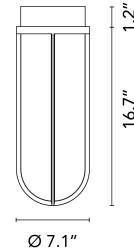

● F018C25AU30 Black

Electrical

Voltage	120-277
IP Rating	IP65

Physical

Supply	LED driver
Construction Material	Aluminum, Glass
Weight	2.8 lbs

Dimensional Image

IN VITRO CEILING

Certifications

Mounting	Ceiling
Lamp (Bulb) Description	LED 13W, 1387lm, 2700K, CRI 80
Canopy Dimension	667
Environment	Outdoor - Wet location
Dimming	0-10V
Finish	Terracota
Technical and Product Description	Lighting outdoor collection with diffuse light for exterior ground installation. Integral opalescent diffuser and external protection in transparent borosilicate glass. The structure is made of die-cast and extruded aluminum treated with a chemical conversion process for effective resistance to atmospheric agents.