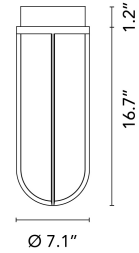

FLOS

In Vitro Ceiling Black 11W, 1150lm, 2700K, CRI 80 Integral Not dimmable LED driver UL - Specification Sheet by Philippe Starck, 2020

Mounting	Ceiling
Lamp (Bulb) Description	LED 13W, 1387lm, 2700K, CRI 80
Canopy Dimension	667
Environment	Outdoor - Wet location
Dimming	Not dimmable
Finish	Black
Technical and Product Description	Lighting outdoor collection with diffuse light for exterior ground installation. Integral opalescent diffuser and external protection in transparent borosilicate glass. The structure is made of die-cast and extruded aluminum treated with a chemical conversion process for effective resistance to atmospheric agents.

Mounting	Ceiling
Lamp (Bulb) Description	LED 13W, 1387lm, 2700K, CRI 80
Canopy Dimension	667
Environment	Outdoor - Wet location
Dimming	0-10V
Finish	Terracota
Technical and Product Description	Lighting outdoor collection with diffuse light for exterior ground installation. Integral opalescent diffuser and external protection in transparent borosilicate glass. The structure is made of die-cast and extruded aluminum treated with a chemical conversion process for effective resistance to atmospheric agents.

 F018C25BU25 Terracota

Electrical

Voltage	120-277
IP Rating	IP65

Physical

Supply	LED driver
Construction Material	Aluminum, Glass
Weight	2.8 lbs

Dimensional Image

IN VITRO CEILING

Certifications