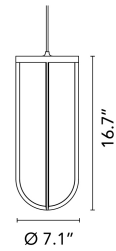

FLOS

In Vitro Suspension Black 11W, 1150lm, 2700K, CRI 80 Integral Not dimmable LED driver UL - Specification Sheet by Philippe Starck, 2020

Mounting	Ceiling Pendant
Lamp (Bulb) Description	LED 13W, 1387lm, 2700K, CRI 80
Canopy Dimension	667
Environment	Outdoor - Wet location
Dimming	Not dimmable
Finish	Black

Electrical

Voltage	120-277
IP Rating	IP65

Physical

Supply	LED driver
Construction Material	Aluminum, Glass
Weight	2.8 lbs

● F018D25AU30 Black

Dimensional Image

IN VITRO SUSPENSION

Certifications

Mounting	Ceiling Pendant
Lamp (Bulb) Description	LED 13W, 1474lm, 3000K, CRI 80
Canopy Dimension	714
Environment	Outdoor - Wet location
Dimming	Not dimmable
Finish	Black

Electrical

Voltage	120-277
IP Rating	IP65

Mounting	Ceiling Pendant
Lamp (Bulb) Description	LED 13W, 1474lm, 3000K, CRI 80
Canopy Dimension	714
Environment	Outdoor - Wet location
Dimming	0-10V
Finish	Black

Electrical

Voltage	120-277
IP Rating	IP65