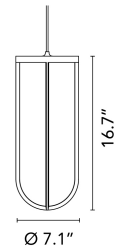

Mounting	Ceiling Pendant
Lamp (Bulb) Description	LED 13W, 1474lm, 3000K, CRI 80
Canopy Dimension	714
Environment	Outdoor - Wet location
Dimming	0-10V
Finish	Black

Electrical

Voltage	120-277
IP Rating	IP65

Physical

Supply	LED driver
Construction Material	Aluminum, Glass
Weight	2.8 lbs

● F018D35BU30 Black

Dimensional Image

IN VITRO SUSPENSION

Certifications

FLOS

In Vitro Suspension Black 11W, 1150lm, 2700K, CRI 80 Integral 0-10V LED driver UL - Specification Sheet by Philippe Starck, 2020

Mounting	Ceiling Pendant
Lamp (Bulb) Description	LED 13W, 1387lm, 2700K, CRI 80
Canopy Dimension	667
Environment	Outdoor - Wet location
Dimming	0-10V
Finish	Black

Electrical

Voltage	120-277
IP Rating	IP65

Physical

Supply	LED driver
Construction Material	Aluminum, Glass
Weight	2.8 lbs

● F018D25BU30 Black

Dimensional Image

IN VITRO SUSPENSION

Certifications