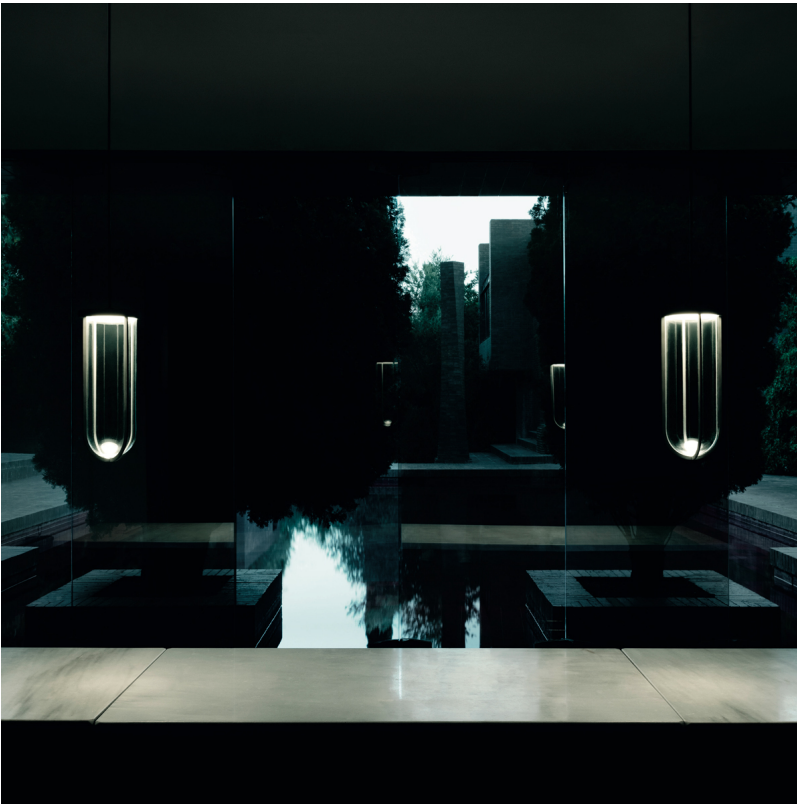

FLOS

In Vitro Suspension Black 11W, 1150lm, 2700K, CRI 80 Integral Not dimmable LED driver UL - Specification Sheet by Philippe Starck, 2020

Mounting	Ceiling Pendant
Lamp (Bulb) Description	LED 13W, 1387lm, 2700K, CRI 80
Canopy Dimension	667
Environment	Outdoor - Wet location
Dimming	Not dimmable
Finish	Black

Electrical

Voltage	120-277
IP Rating	IP65

Physical

Supply	LED driver
Construction Material	Aluminum, Glass
Weight	2.8 lbs

● F018D25AU30 Black

Dimensional Image

IN VITRO SUSPENSION

Certifications

CONTEXT

ENQUIRIES
info@contextgallery.com

Tel. 404. 477. 3301
Tel. 800. 886.0867

contextgallery.com
contextcontract.com