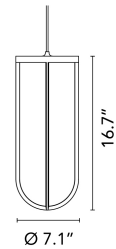

Physical

Supply	LED driver
Construction Material	Aluminum, Glass
Weight	2.8 lbs

● F018D35AU30 Black

Dimensional Image

IN VITRO SUSPENSION

Certifications

FLOS

In Vitro Suspension Black 11W, 1230lm, 3000K, CRI 80 Integral 0-10V LED driver UL - Specification Sheet by Philippe Starck, 2020

Mounting	Ceiling Pendant
Lamp (Bulb) Description	LED 13W, 1474lm, 3000K, CRI 80
Canopy Dimension	714
Environment	Outdoor - Wet location
Dimming	0-10V
Finish	Black

Electrical

Voltage	120-277
IP Rating	IP65

Physical

Supply	LED driver
Construction Material	Aluminum, Glass
Weight	2.8 lbs

● F018D35BU30 Black

Dimensional Image

IN VITRO SUSPENSION

Certifications

FLOS

In Vitro Suspension Black 11W, 1150lm, 2700K, CRI 80 Integral 0-10V LED driver UL - Specification Sheet by Philippe Starck, 2020

Mounting	Ceiling Pendant
Lamp (Bulb) Description	LED 13W, 1387lm, 2700K, CRI 80
Canopy Dimension	667
Environment	Outdoor - Wet location
Dimming	0-10V
Finish	Black

Electrical

Voltage	120-277
IP Rating	IP65