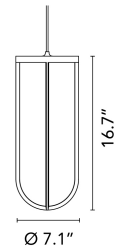

Mounting	Ceiling Pendant
Lamp (Bulb) Description	LED 13W, 1474lm, 3000K, CRI 80
Canopy Dimension	714
Environment	Outdoor - Wet location
Dimming	Not dimmable
Finish	Black

Electrical

Voltage	120-277
IP Rating	IP65

Physical

Supply	LED driver
Construction Material	Aluminum, Glass
Weight	2.8 lbs

● F018D35AU30 Black

Dimensional Image

IN VITRO SUSPENSION

Certifications

FLOS

In Vitro Suspension Black 11W, 1230lm, 3000K, CRI 80 Integral 0-10V LED driver UL - Specification Sheet by Philippe Starck, 2020

Mounting	Ceiling Pendant
Lamp (Bulb) Description	LED 13W, 1474lm, 3000K, CRI 80
Canopy Dimension	714
Environment	Outdoor - Wet location
Dimming	0-10V
Finish	Black

Electrical

Voltage	120-277
IP Rating	IP65

Mounting	Ceiling Pendant
Lamp (Bulb) Description	LED 13W, 1387lm, 2700K, CRI 80
Canopy Dimension	667
Environment	Outdoor - Wet location
Dimming	0-10V
Finish	Black

Electrical

Voltage	120-277
IP Rating	IP65