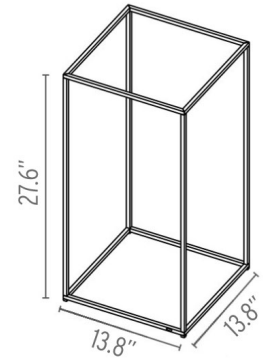

FLOS

Ipnos Outdoor, Natural - Specification Sheet by Nicoletta Rossi and Guido Bianchi, 2013

Mounting	Free Standing
Lamp (Bulb) Description	196 TOP LED 2700K CRI85 - 15W - 665lm
Environment	Indoor/Outdoor - Wet Locations
Dimming	Not dimmable
Finish	Natural
Technical and Product Description	IPNOS floor lamp providing diffused light. Extruded aluminum frame and anodized in various finishes. LED on the top edges incorporated in the extrusions and protected by transparent PC diffusers. Driver on plug, ON/OFF switch on cord.

Electrical

Voltage	100-240V
Switching	ON/OFF Switch on black cord
IP Rating	IP55

Physical

Cord Length (inches)	315" - Black
Construction Material	Aluminum, Polycarbonate
Weight	1.91 lbs

 FU315054 Natural

Dimensional Image