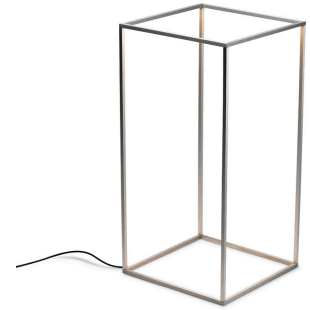

FLOS

Ipnos Outdoor, Natural - Specification Sheet by Nicoletta Rossi and Guido Bianchi, 2013

Mounting	Free Standing
Lamp (Bulb) Description	196 TOP LED 2700K CRI85 - 15W - 665lm
Environment	Indoor/Outdoor - Wet Locations
Dimming	Not dimmable
Finish	Natural
Technical and Product Description	IPNOS floor lamp providing diffused light. Extruded aluminum frame and anodized in various finishes. LED on the top edges incorporated in the extrusions and protected by transparent PC diffusers. Driver on plug, ON/OFF switch on cord.

Electrical

Voltage	100-240V
Switching	ON/OFF Switch on black cord
IP Rating	IP55

Physical

Cord Length (inches)	315" - Black
Construction Material	Aluminum, Polycarbonate
Weight	1.91 lbs

 FU315054 Natural

Dimensional Image