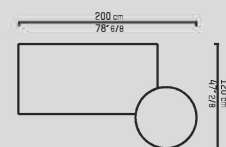

CONTEXT

ENQUIRIES

info@contextgallery.com

Tel. 404. 477. 3301

Tel. 800. 886.0867

contextgallery.com

contextcontract.com