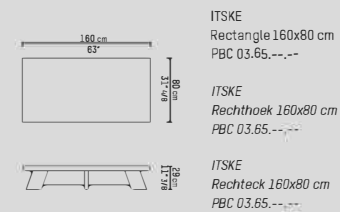

CONTEXT

ENQUIRIES

info@contextgallery.com

Tel. 404. 477. 3301

Tel. 800. 886.0867

contextgallery.com

contextcontract.com