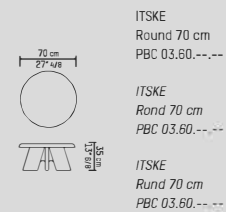

PIETBOON

ITSKE COFFEE TABLE

ENGLISH

Round or rectangular, satin or high gloss, oak or walnut, ITSKE coffee tables work in harmony together- overlapped, mixed and matched. Three versions lend subtle elegance to any lounge area, with interwoven legs and table tray edges echoing the slanted leg design. ITSKE is little sister to the IDS dining table.