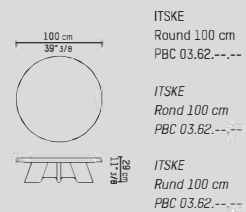

PIETBOON

ITSKE COFFEE TABLE

ENGLISH

Round or rectangular, satin or high gloss, oak or walnut, ITSKE coffee tables work in harmony together- overlapped, mixed and matched. Three versions lend subtle elegance to any lounge area, with interwoven legs and table tray edges echoing the slanted leg design. ITSKE is little sister to the IDS dining table.