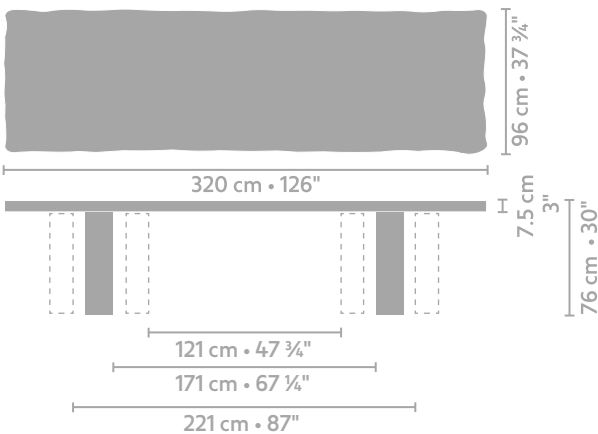

If you have any questions, please contact your LINTELOO dealer or LINTELOO's customer service department.

DIMENSIONS

coffee table 120 x 60

coffee table 180 x 60

coffee table 80 x 80

coffee table 120 x 80

coffee table 180 x 80

dining table 240 x 96

dining table 280 x 96

dining table 320 x 96

**CONTEXT**

ENQUIRIES  
info@contextgallery.com

Tel. 404. 477. 3301  
Tel. 800. 886.0867

contextgallery.com