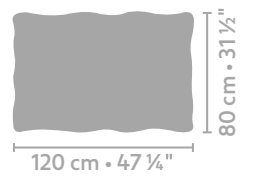

If you have any questions, please contact your LINTELOO dealer or LINTELOO's customer service department.

DIMENSIONS

coffee table 120 x 60

coffee table 180 x 60

coffee table 80 x 80

coffee table 120 x 80

coffee table 180 x 80