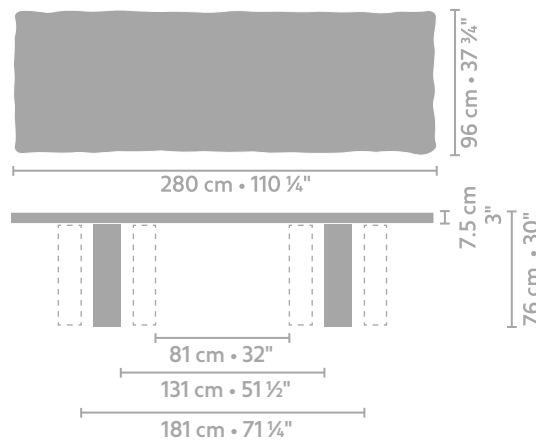

If you have any questions, please contact your LINTELOO dealer or LINTELOO's customer service department.

DIMENSIONS

coffee table 120 x 60

coffee table 180 x 60

coffee table 80 x 80

coffee table 120 x 80

coffee table 180 x 80

dining table 240 x 96

dining table 280 x 96

dining table 320 x 96

**CONTEXT**

ENQUIRIES  
info@contextgallery.com

Tel. 404. 477. 3301  
Tel. 800. 886.0867

contextgallery.com