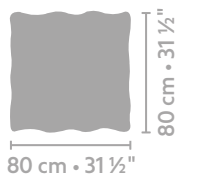

If you have any questions, please contact your LINTELOO dealer or LINTELOO's customer service department.

DIMENSIONS

coffee table 120 x 60

coffee table 180 x 60

coffee table 80 x 80

coffee table 120 x 80

coffee table 180 x 80

dining table 240 x 96

dining table 280 x 96

dining table 320 x 96

**CONTEXT**

ENQUIRIES  
info@contextgallery.com

Tel. 404. 477. 3301  
Tel. 800. 886.0867

contextgallery.com