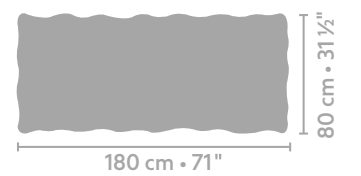

If you have any questions, please contact your LINTELOO dealer or LINTELOO's customer service department.

DIMENSIONS

coffee table 120 x 60

coffee table 180 x 60

coffee table 80 x 80

coffee table 120 x 80

coffee table 180 x 80