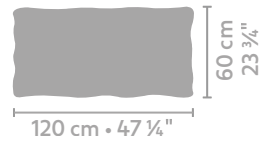

If you have any questions, please contact your LINTELOO dealer or LINTELOO's customer service department.

DIMENSIONS

coffee table 120 x 60

coffee table 180 x 60

coffee table 80 x 80

coffee table 120 x 80

coffee table 180 x 80