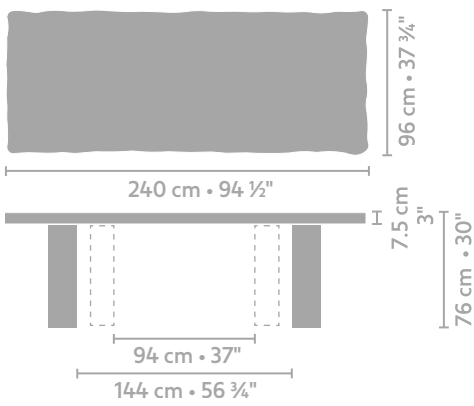

If you have any questions, please contact your LINTELOO dealer or LINTELOO's customer service department.

DIMENSIONS

coffee table 120 x 60

coffee table 180 x 60

coffee table 80 x 80

coffee table 120 x 80

coffee table 180 x 80

dining table 240 x 96

dining table 280 x 96

dining table 320 x 96

**CONTEXT**

ENQUIRIES  
info@contextgallery.com

Tel. 404. 477. 3301  
Tel. 800. 886.0867

contextgallery.com