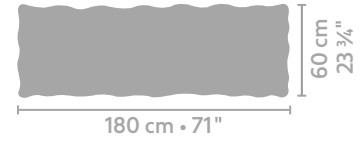

If you have any questions, please contact your LINTELOO dealer or LINTELOO's customer service department.

DIMENSIONS

coffee table 120 x 60

coffee table 180 x 60

coffee table 80 x 80

coffee table 120 x 80

coffee table 180 x 80