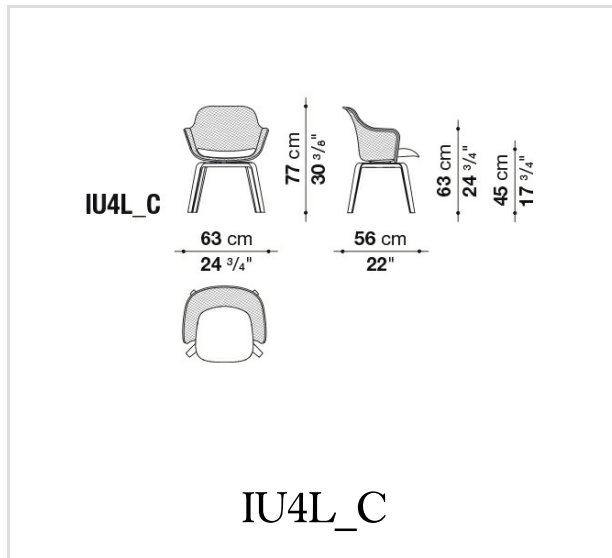

Technical drawings

B&B Italia reserves the right to make technological and aesthetic improvements to its models, including changes to the sizes and materials, without notice. The technical drawings do not define the details of the product. The measurements shown are indicative and may undergo changes. In particular, the dimensions relevant to the padded parts are subject to usage tolerances over time caused by the normal adjustment of the padding. For the specific information, please contact the dealer closest to you.