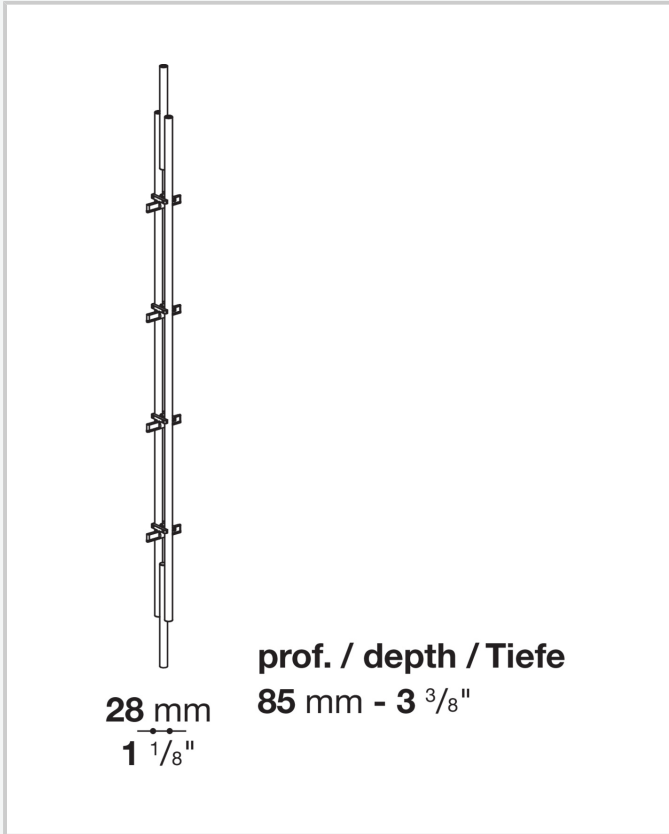

Technical drawings

CONTEXT