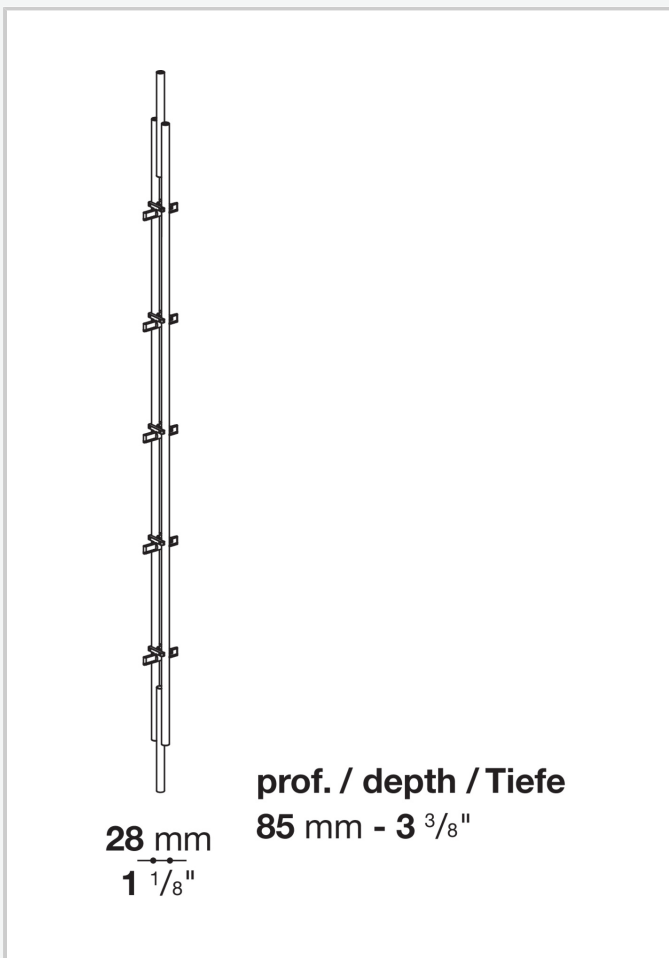

Technical drawings

CONTEXT