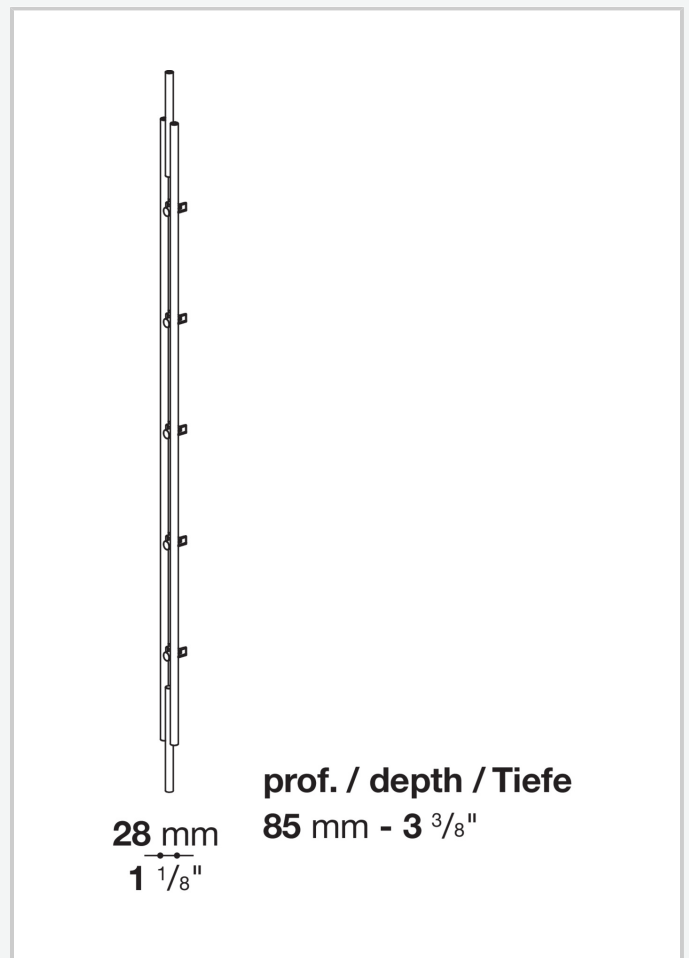

Technical drawings

CONTEXT