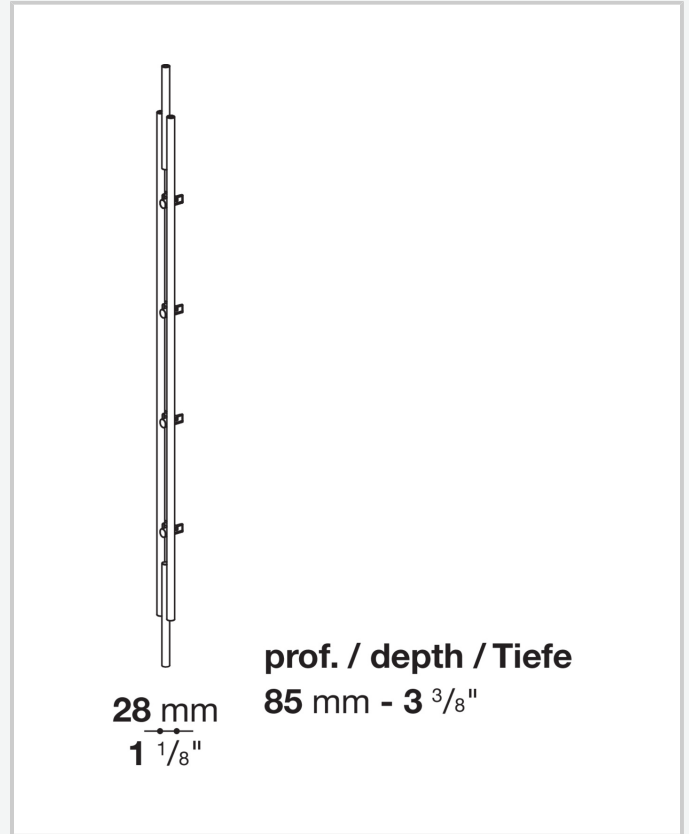

Technical drawings

CONTEXT