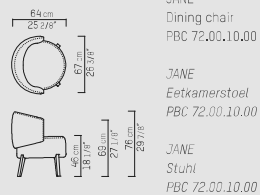

PIETBOON

JANE DINING CHAIR

ENGLISH

The rounded low seater, JANE, thanks its name to restaurant The Jane in Antwerp, for which Studio Piet Boon designed the award winning interior. Its cylinder shape, fluid lining and overlapping elements give the JANE its accessible and distinct character. The sociable shape invites for multidirectional seating, making it easy to combine the JANE with other pieces of furniture.

NEDERLANDS

De ronde laagzitter, JANE, dankt zijn naam aan restaurant The Jane in Antwerpen, waarvoor Studio Piet Boon het award winnende interieur heeft ontworpen. De cilindervorm, de vloeiende voering en overlappende elementen geven de JANE zijn toegankelijke en onderscheidende karakter. De gezellige vorm nodigt uit voor meerdere zittoepassingen, waardoor het gemakkelijk is om de JANE met andere meubels te combineren.

DEUTSCH

Der runde „Low-seater“ JANE hat seinen Namen dem Restaurant The Jane in Antwerpen zu verdanken, wofür Studio Piet Boon das preisgekrönte Interieur entworfen hat. Seine Zylinderform und die fließend ineinander übergehenden Elemente geben JANE seinen zugänglichen und einzigartigen Charakter. Die gemütliche Form macht diesen Stuhl vielseitig anwendbar, wodurch er problemlos mit anderen Möbeln kombiniert werden kann.

CONTEXT

ENQUIRIES
info@contextgallery.com

Tel. 404. 477. 3301
Tel. 800. 886.0867

contextgallery.com
contextcontract.com