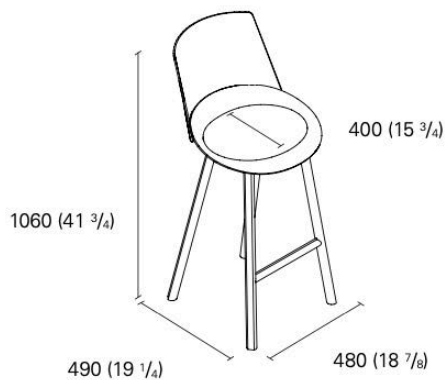

**ST10 JEAN**  
STOOL WITH BACKREST  
DESIGN: STEFAN DIEZ, 2010

Offering greater comfort and applicability, stool Jean by Stefan Diez is now available with backrest. With dynamic form and ergonomic comfort, Jean with backrest adds comfort factor to bar dining experience. Jean with backrest is available in two heights with optional seat upholstery.

**DIMENSIONS**

**l x w/d x h**

**19 1/4" x 18 7/8" x 41 3/4"**  
**18 1/8" x 18 1/2" x 36 5/8"**

**CONTEXT**

ENQUIRIES  
[info@contextgallery.com](mailto:info@contextgallery.com)

Tel. 404. 477. 3301  
Tel. 800. 886.0867