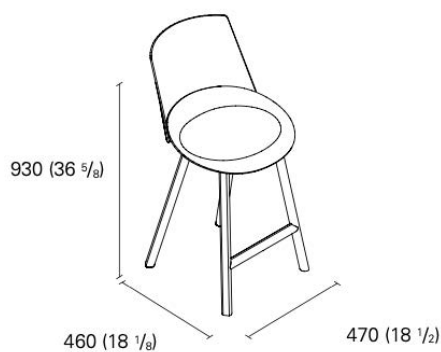

**ST10 JEAN**  
STOOL WITH BACKREST  
DESIGN: STEFAN DIEZ, 2010

Offering greater comfort and applicability, stool Jean by Stefan Diez is now available with backrest. With dynamic form and ergonomic comfort, Jean with backrest adds comfort factor to bar dining experience. Jean with backrest is available in two heights with optional seat upholstery.

**DIMENSIONS**

**l x w/d x h**

**19 1/4" x 18 7/8" x 41 3/4"**  
**18 1/8" x 18 1/2" x 36 5/8"**

**CONTEXT**

ENQUIRIES  
[info@contextgallery.com](mailto:info@contextgallery.com)

Tel. 404. 477. 3301  
Tel. 800. 886.0867