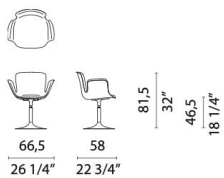

# JULI COMFORT

**DESIGNER**  
Werner Aisslinger

**YEAR**  
2020

**CATEGORY**  
Small armchair

**ENVIROMENT**  
Indoor

**COUNTRY OF ORIGIN**  
Made in Italy