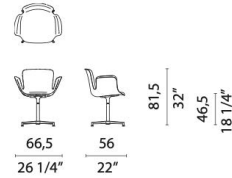

# JULI COMFORT

**DESIGNER**  
Werner Aisslinger

**YEAR**  
2020

**CATEGORY**  
Small armchair

**ENVIROMENT**  
Indoor

**COUNTRY OF ORIGIN**  
Made in Italy