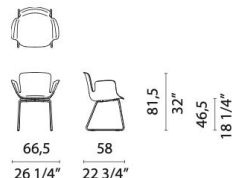

# JULI COMFORT

**DESIGNER**  
Werner Aisslinger

**YEAR**  
2020

**CATEGORY**  
Small armchair

**ENVIROMENT**  
Indoor

**COUNTRY OF ORIGIN**  
Made in Italy