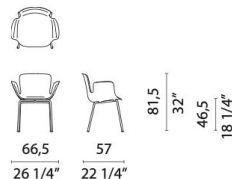

# JULI COMFORT

**DESIGNER**  
Werner Aisslinger

**YEAR**  
2020

**CATEGORY**  
Small armchair

**ENVIROMENT**  
Indoor

**COUNTRY OF ORIGIN**  
Made in Italy