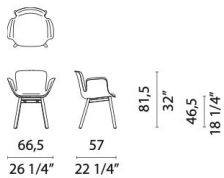

# JULI COMFORT

**DESIGNER**  
Werner Aisslinger

**YEAR**  
2020

**CATEGORY**  
Small armchair

**ENVIROMENT**  
Indoor

**COUNTRY OF ORIGIN**  
Made in Italy