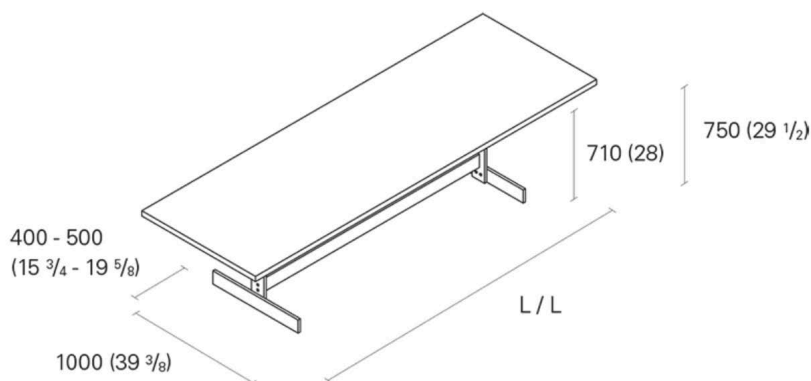

The KAZIMIR table by Phillip Mainzer for e15 mixes bold geometric forms with exclusive materials like European oak, unfilled travertine, galvanized zinc, brushed brass and powder coated steel to create a table that is uniquely inspired by Supremacist compositions. Generously proportioned, and available in varying lengths from approximately 2000mm to 3600mm, we love the versatility that this table offers for both private spaces and public domains. Our collection also includes KAZIMIR 'RAW' – this version features solid wood boards, measuring up to 250mm in width, which exposes the brushed natural edges of the tree. KAZIMIR's construction embodies the ethos of e15 – consistent, progressive design coupled with high-grade materials and innovative, hand-crafted production methods.

DIMENSIONS

l x w/d x h

- 78 3/4" x 39 3/8" x 29 1/2"
- 90 1/2" x 39 3/8" x 29 1/2"
- 98 3/8" x 39 3/8" x 29 1/2"
- 106 1/4" x 39 3/8" x 29 1/2"
- 118 1/4" x 39 3/8" x 29 1/2"
- 129 7/8" x 39 3/8" x 29 1/2"
- 141 3/4" x 39 3/8" x 29 1/2"