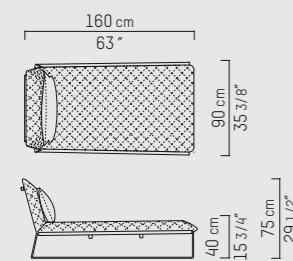

PIETBOON

KEKKE LONGCHAIR & ARMCHAIR

ENGLISH

With a powder coated steel frame and butter soft leather seating, the KEKKE longchair is an outstanding addition to any room. This is luxurious living in true Piet Boon® style. Extreme soft comfort and subdued tones meet design elegance in a harmonious balance of chic sophistication.

KEKKE
Longchair
PBC 09.06.---

KEKKE
Chaise longue
PBC 09.06.---

KEKKE
Liegesofa
PBC 09.06.---