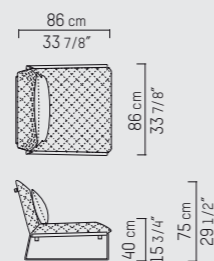

KEKKE
Armchair
PBC 09.07.---

KEKKE
Fauteuil
PBC 09.07.---

KEKKE
Sessel
PBC 09.07.---

NEDERLANDS

De chaise longue KEKKE vormt met zijn frame van gepoedercoat staal en heerlijk zachte leren zitting een bijzondere aanvulling op elke leefruimte. Het ultieme voorbeeld van luxurious living in Piet Boon®-stijl. Buitengewoon comfort, ingetogen kleurgebruik en een elegant design vormen een harmonieus geheel van chique allure.

DEUTSCH

Ein pulverlackierter Stahlrahmen und butterweiche Lederpolsterung machen die KEKKE Recamiere zu einem besonderen Objekt in jedem Raum. Das ist Luxus in echtem Piet Boon® Stil. Extrem weicher Komfort und gedeckte Töne treffen auf geschmackvolles Design und schaffen eine harmonische Balance hochwertiger Eleganz.