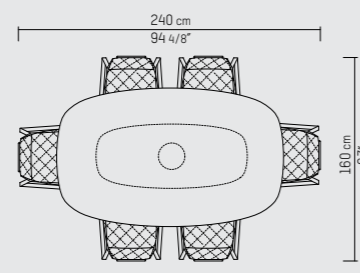

Seat depth / zitdiepte / Sitztiefe: 42 cm / 16 4/8" inch

Seat depth / zitdiepte / Sitztiefe: 50 cm / 19 5/8" inch

KEKKE OUTDOOR table 110 x 110
KEKKE OUTDOOR dining chair

KEKKE OUTDOOR table 180 x 110
KEKKE OUTDOOR dining chair