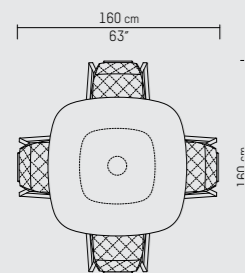

Seat depth / zitdiepte / Sitztiefe: 42 cm / 16 4/8" inch

Seat depth / zitdiepte / Sitztiefe: 50 cm / 19 5/8" inch

KEKKE OUTDOOR table 110 x 110
KEKKE OUTDOOR dining chair

KEKKE OUTDOOR table 180 x 110
KEKKE OUTDOOR dining chair