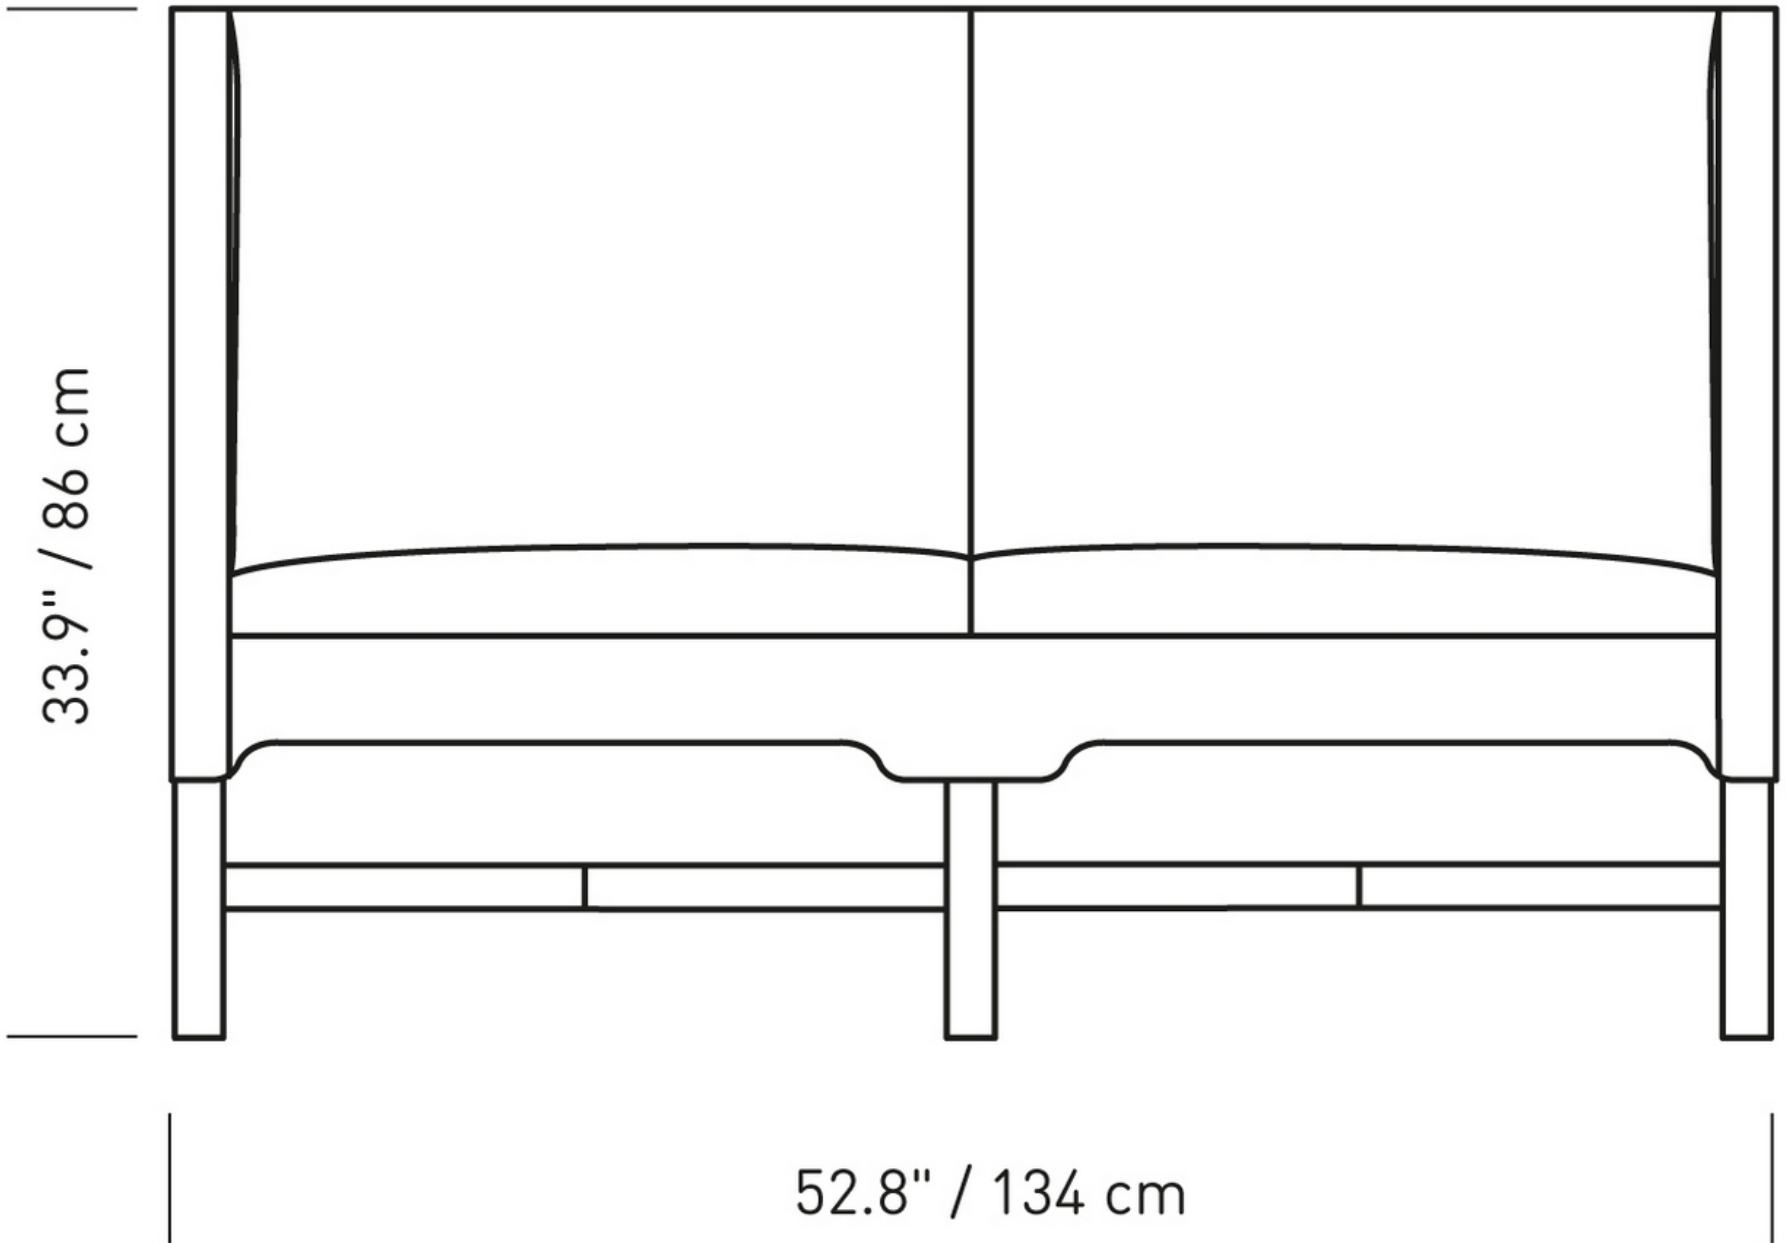

## **KK41180 Klint Sofa**

Kaare Klint, 1930

The Klint sofa was designed by Kaare Klint for the Danish Prime Minister Thorvald Stauning in 1930. Originally conceived for three people, the KK41181 sofa has since been supplemented with a two-seater version known as the KK41180 sofa.

**CARL HANSEN & SØN**  
PASSIONATE CRAFTSMANSHIP

15.7" / 40 cm

31.5" / 80 cm

52.8" / 134 cm