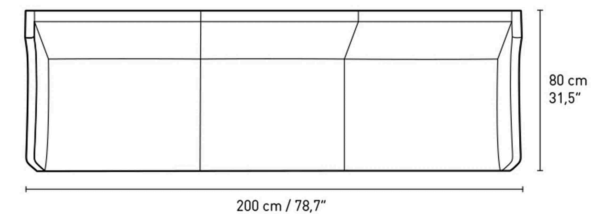

## DESCRIPTION

The Klint sofa was designed by Kaare Klint for the Danish Prime Minister Thorvald Stauning in 1930. Seating three people, the well proportioned sofa is divided into sections, each supported by their set of crossbars. While elegant in itself, this construction is also practical by offering more legroom and making it easier to rise from the sofa.

## PRODUCT DIMENSIONS