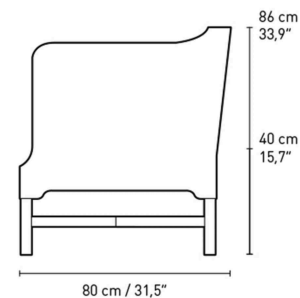

## DESCRIPTION

The Klint sofa was designed by Kaare Klint for the Danish Prime Minister Thorvald Stauning in 1930. Seating three people, the well proportioned sofa is divided into sections, each supported by their set of crossbars. While elegant in itself, this construction is also practical by offering more legroom and making it easier to rise from the sofa.

## PRODUCT DIMENSIONS