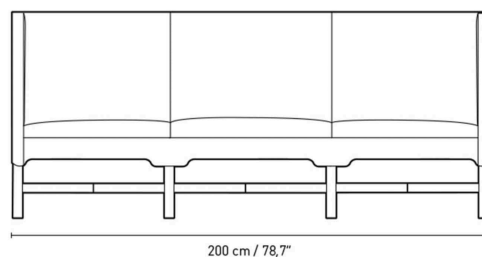

## DESCRIPTION

The Klint sofa was designed by Kaare Klint for the Danish Prime Minister Thorvald Stauning in 1930. Seating three people, the well proportioned sofa is divided into sections, each supported by their set of crossbars. While elegant in itself, this construction is also practical by offering more legroom and making it easier to rise from the sofa.

## PRODUCT DIMENSIONS