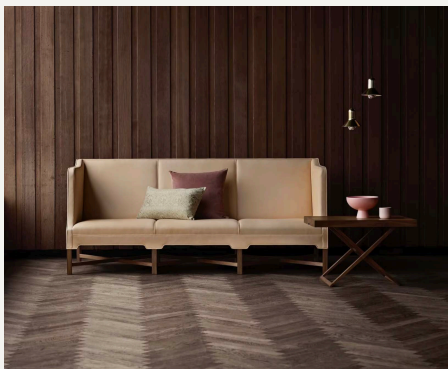

# KK48650 | Klint Sofa KAARE KLINT

CARL HANSEN & SØN

## DESCRIPTION

The Klint sofa was designed by Kaare Klint for the Danish Prime Minister Thorvald Stauning in 1930. Seating three people, the well proportioned sofa is divided into sections, each supported by their set of crossbars. While elegant in itself, this construction is also practical by offering more legroom and making it easier to rise from the sofa.