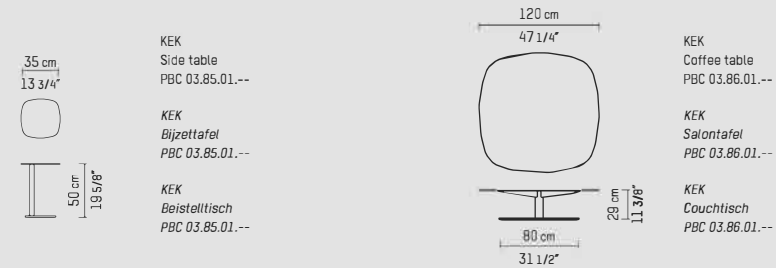

PIETBOON

KEK COFFEE & SIDE TABLE

ENGLISH

The beautiful KEK coffee and side table are characterised by their sober and functional forms. The tabletop's shape, made of steel, gives the simple design a defining look. When developing this table, the aim was perfect proportions and maximum functionality.

KEK
COFFEE &
SIDE TABLE

SPECIFICATION

SPECIFICATIE

SPEZIFIKATION

ENGLISH

Colors	Oak black (BL), dark brown (WE), taupe (TP), grey (GR), grey brown (GB), natural (BG), metallic grey (MG), light grey (LG), white (WH), opaque white (OW). Walnut natural (WN), Marble black, Marble white, Marble brown, Marble Gricio grey, Marble Moca grey, Marble dark green and Marble antique green.
Materials	Frame: black, white or dark brown steel. Optional tabletop: solid oak, brushed oak, walnut or marble.
Weight / CBM	Side table 13 kg / (M) 20 kg / 0,06 m ³ Coffee table 118 kg / (M) 188 kg / 0,57 m ³