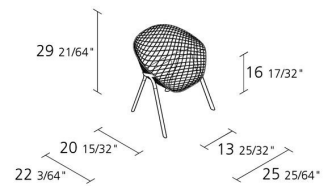

Alias

KOBI CHAIR / 040

Patrick Norguet

Chair with shell in enamelled or chromed steel; support belt and legs in stove enamelled aluminium.