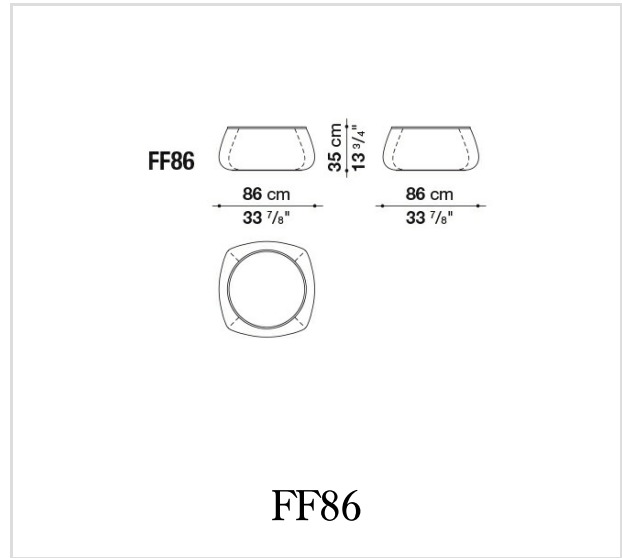

Internal frame upholstery:

flakes of polyurethane and PET, synthetic fibre cover

Tray:

chalk white painted, black painted or with burnished copper finish steel sheet

Cover:

fabric or leather

CONTEXT

Technical drawings