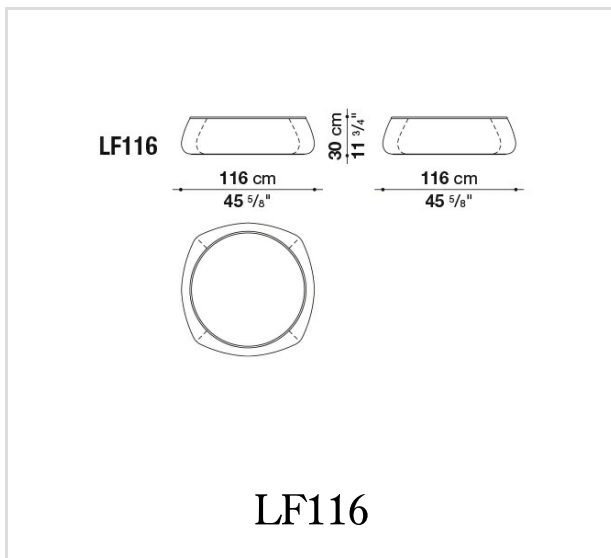

Internal frame upholstery:

flakes of polyurethane and PET, synthetic fibre cover

Tray:

chalk white painted, black painted or with burnished copper finish steel sheet

Cover:

fabric or leather

CONTEXT

Technical drawings

B&B Italia reserves the right to make technological and aesthetic improvements to its models, including changes to the sizes and materials, without notice. The technical drawings do not define the details of the product. The measurements shown are indicative and may undergo changes. In particular, the dimensions relevant to the padded parts are subject to usage tolerances over time caused by the normal adjustment of the padding. For the specific information, please contact the dealer closest to you.