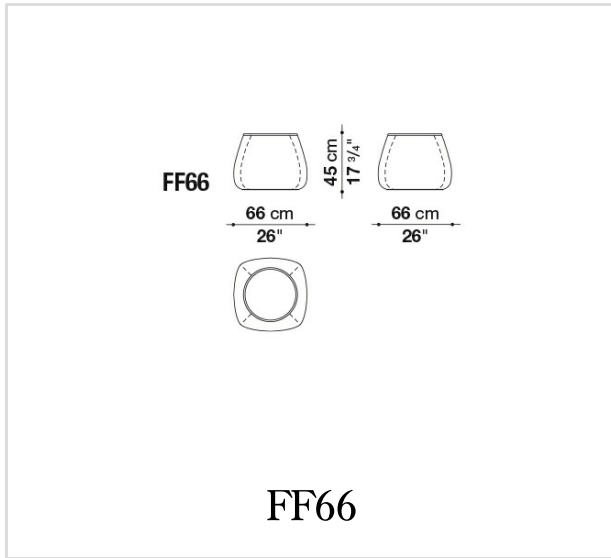

Internal frame upholstery:

flakes of polyurethane and PET, synthetic fibre cover

Tray:

chalk white painted, black painted or with burnished copper finish steel sheet

Cover:

fabric or leather

CONTEXT

Technical drawings