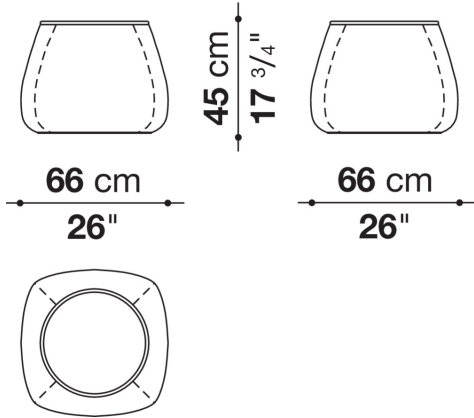

fabric or leather

CONTEXT

ENQUIRIES
info@contextgallery.com

Tel. 404. 477. 3301
Tel. 800. 886.0867

Technical drawings

FF66

FF86

LF116