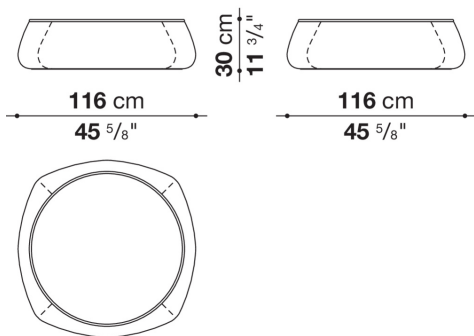

fabric or leather

CONTEXT

ENQUIRIES
info@contextgallery.com

Tel. 404. 477. 3301
Tel. 800. 886.0867

Technical drawings

FF66

FF86

LF116