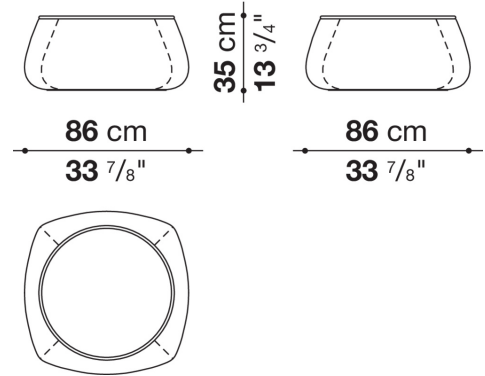

fabric or leather

CONTEXT

ENQUIRIES
info@contextgallery.com

Tel. 404. 477. 3301
Tel. 800. 886.0867

Technical drawings

FF66

FF86

LF116