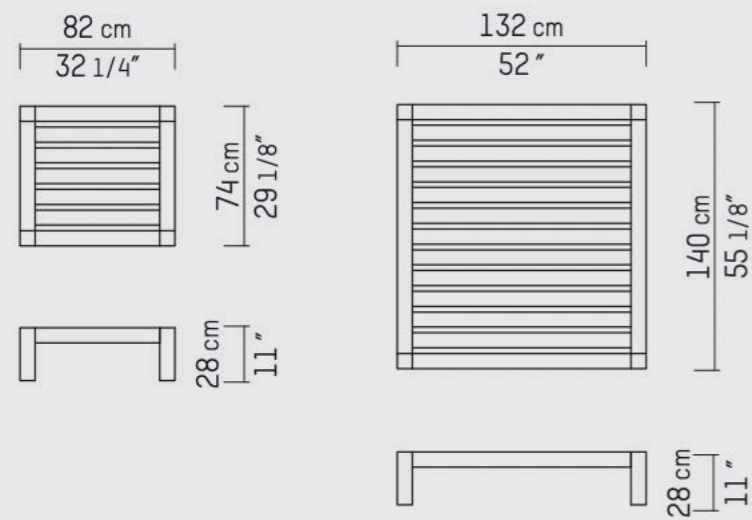

LARS

Outdoor Low Table

SPECIFICATION

Colors Natural untreated teak.
Material Teak frame with stainless steel fittings.

CONTEXT

ENQUIRIES
info@contextgallery.com

Tel. 404. 477. 3301
Tel. 800. 886.0867

contextgallery.com