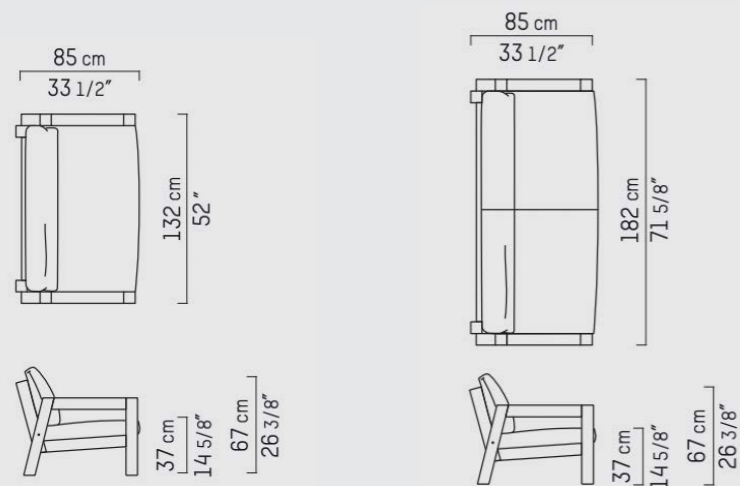

PIETBOON

LARS LOUNGE SERIES

DESCRIPTION

The LARS outdoor series is a monumental beacon of rest in any outdoor space. Enjoy the company of friends and family while sinking away in the generously proportioned LARS with its clear lines and lush cushions. The tight and sturdy armrests give the fauteuil and daybed an extra sense of intimacy and comfort.

LARS

Outdoor Sofa

SPECIFICATION

Colors	Natural untreated teak.
Material	Teak frame with stainless steel fittings. Seat and back cushions are made of open-cell hydro draining polyurethane. Optional back cushions filled with synthetic fibers. Included grey raincover.

CONTEXT

ENQUIRIES
info@contextgallery.com

Tel. 404. 477. 3301
Tel. 800. 886.0867

contextgallery.com