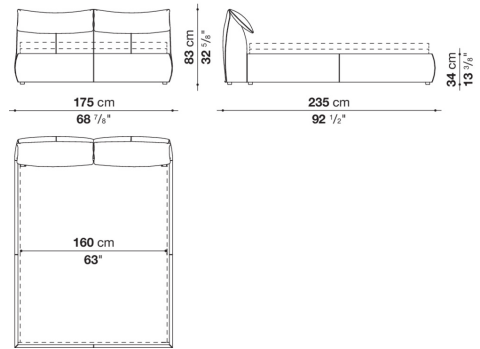

Technical drawings

LBL160

CONTEXT

ENQUIRIES
info@contextgallery.com

Tel. 404. 477. 3301
Tel. 800. 886.0867

contextgallery.com