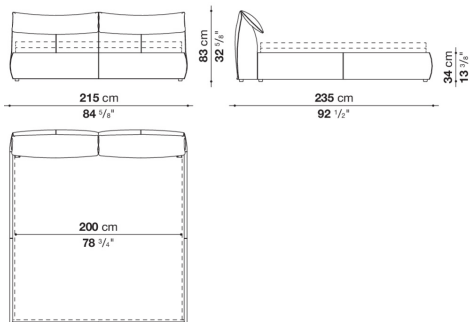

Feet

plastic material

Cover

fabric or leather

CONTEXT

ENQUIRIES
info@contextgallery.com

Tel. 404. 477. 3301
Tel. 800. 886.0867

Technical drawings

LBL153

LBL160

LBL180

LBL193

LBL200

CONTEXT

ENQUIRIES
info@contextgallery.com

Tel. 404. 477. 3301
Tel. 800. 886.0867