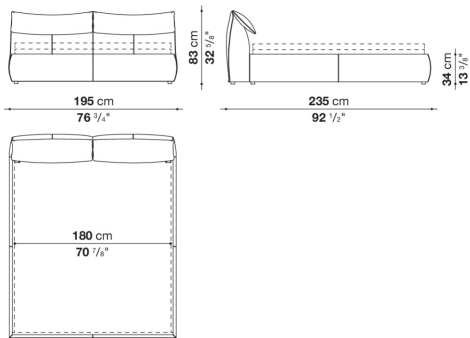

Technical drawings

LBL180

CONTEXT

ENQUIRIES
info@contextgallery.com

Tel. 404. 477. 3301
Tel. 800. 886.0867

contextgallery.com