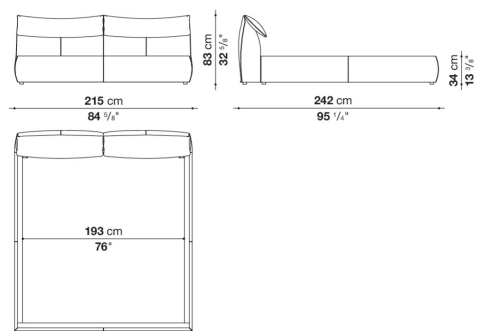

Feet

plastic material

Cover

fabric or leather

CONTEXT

ENQUIRIES
info@contextgallery.com

Tel. 404. 477. 3301
Tel. 800. 886.0867

Technical drawings

LBL153

LBL160

LBL180

LBL193

LBL200

CONTEXT

ENQUIRIES
info@contextgallery.com

Tel. 404. 477. 3301
Tel. 800. 886.0867