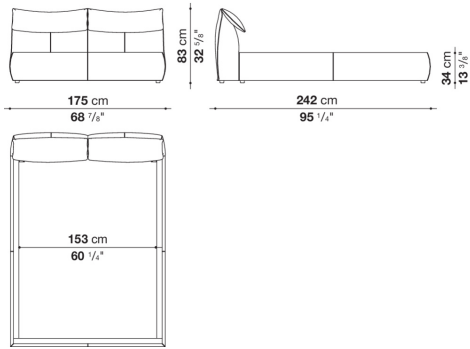

Technical drawings

LBL153