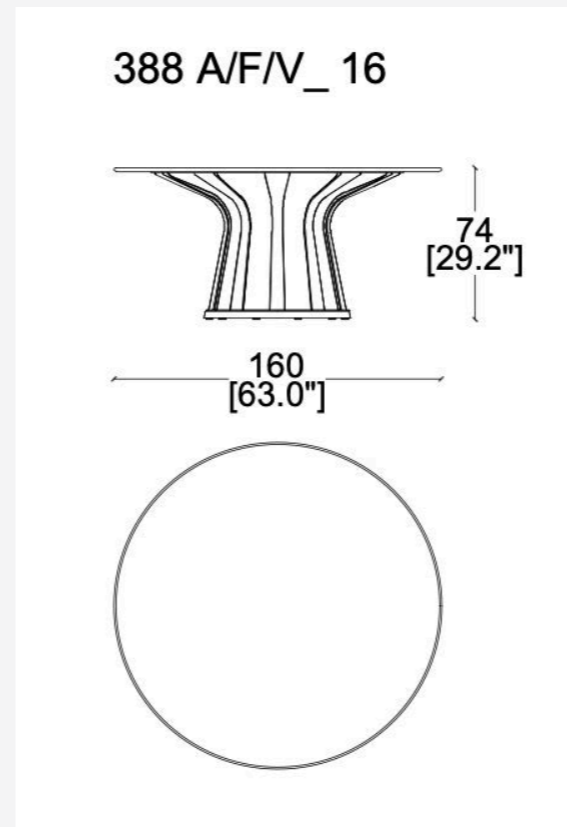

LEBEAU OUTDOOR TABLE PATRICK JOUIN

DESCRIPTION

Following the success of the first model in 2003 and then the wood version in 2017, the Lebeau round table makes its way outdoors in 2022. Patrick Jouin's architectural design receives an update in aluminum, a material selected for its durability, lightweight, and long life span. On this evolving technical and aesthetic journey, the table retains its iconic silhouette but with an updated design reducing the number of staves from 22 to ten. In a crescendo of proportions, this architectural structure branches out from the central column with tubular sections that become thinner as they converge toward the center. The overall effect is an enchanting visual symphony as light passes through them. Lebeau Outdoor maintains the expressive originality of its archetype while, in this new context, is a transformative piece, appearing to bloom, perpetuating the dialogue between nature and design.

STRUCTURE

Base: in cast aluminum, painted in embossed ivory, green or mud color
Top: in matte glazed ceramic, in ivory green or mud color

DIMENSIONS

CONTEXT

ENQUIRIES
info@contextgallery.com

Tel. 404. 477. 3301
Tel. 800. 886.0867