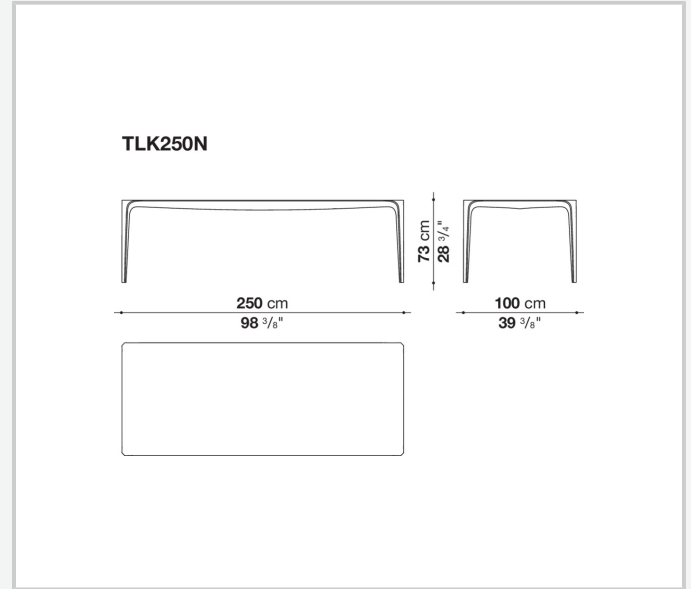

Technical drawings

CONTEXT

ENQUIRIES
info@contextgallery.com

Tel. 404. 477. 3301
Tel. 800. 886. 0867