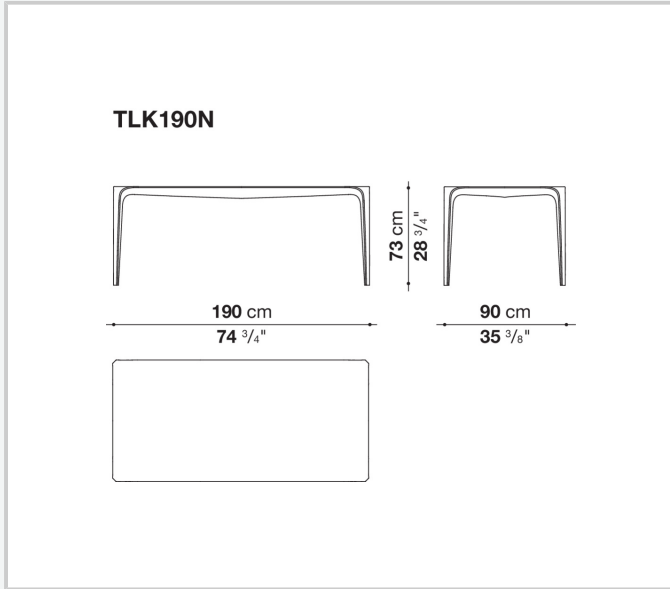

Technical drawings

CONTEXT

ENQUIRIES
info@contextgallery.com

Tel. 404. 477. 3301
Tel. 800. 886. 0867