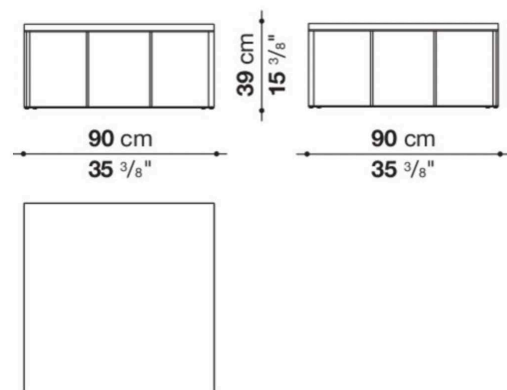

CONTEXT GALLERY

Lithos

DESIGNED BY ANTONIO CITTERIO

Square, rectangular or circular in shape and set in the centre of a room or next to the sofa, the Lithos collection includes tables with tops in black Portaro marble, black marquina marble, white Calacatta marble and beige travertine marble. They are also available in a wooden version with slatted upper and lower surfaces in grey oak, brown oak, light brushed oak or black brushed oak finishes. The frame is in painted bronzed nickel steel.

Through this program it is available as a square low table 35 3/8" x 35 3/8" with a Calacatta marble top.

ENQUIRIES
info@contextgallery.com
Tel. 404. 477. 3301
Tel. 800. 886.0867
contextgallery.com

Small table

SMTM6M- calacatta marble -

**Limited Quantities

SMTT3BM- calacatta marble -