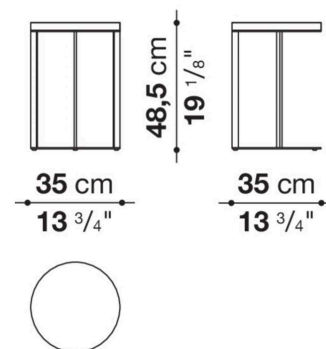

Small table

SMTM6M- calacatta marble -

**Limited Quantities

SMTT3BM- calacatta marble -