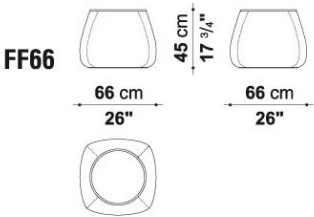

FAT FAT-LADY FAT

TECHNICAL DRAWINGS

FF66

FF86