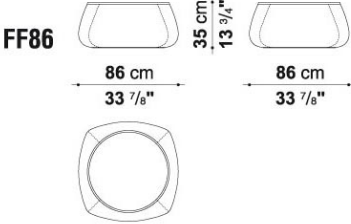

FAT FAT-LADY FAT

TECHNICAL DRAWINGS

FF66

FF86