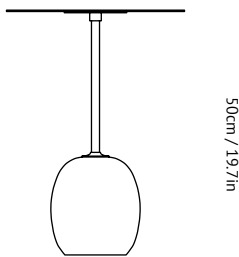

LATO LN8

BY LUCA NICHETTO
2018

Simple is the key component for sophistication seen in Lato - a sculptural side table by Luca Nichetto. Avoiding the assumption that a table needs four legs, Nichetto treats us to a slim, oval or spherical table top balanced by a beautiful oval marble base.

Named after the Italian word for side, Lato is understated yet striking in its own right. Inspired by the notion of a lollipop turned upside down, Nichetto refined the shape to be more streamlined and iconic. Enhanced a monochromatic material mix in two colour variants. "With the ivory white version, you can elegantly blend Lato into your décor," explains Nichetto. "Whereas the warm black version helps accentuate any interior. Both marble bases have semi-matt finish that signals my favourite kind of sophistication: subtle."

Lato is available in two sizes, shapes and colours, all with an oval marble base. The LN9 is the smaller version measuring 45 cm in height with an oval table top. The LN8 is the taller version measuring 50 cm high boasting a round table top. Both versions come in powder-coated steel, either in ivory white with a light marble base or a warm black metal with a dark marble base.

50cm / 19.7in

Ø: 20cm / 7.9in

Ø: 40cm / 17.5in

Product category	Side table
Production process	The marble is turned into shape on a lathe and thereafter honed to a semi matt finish. The frame is made from laser cut and milled powder coated steel.
Environment	Indoor
Material	Marble and steel
Dimensions (cm/in)	H: 50cm/19.7in, Ø: 40cm/15.7in
Weight (kg)	19.5 kg
Colours	Warm black & Emparador marble, Ivory white & Crema Diva marble
Cleaning instructions	Please download our material Care & Cleaning Instructions through www.andtradition.com
Package dimensions (cm/in)	Marble: H: 30cm/11.8in, W: 30cm/11.8in, D: 30cm/11.8in Steel frame: H: 70cm/27.5in, W: 50cm/19.6in, D: 10cm/3.9in