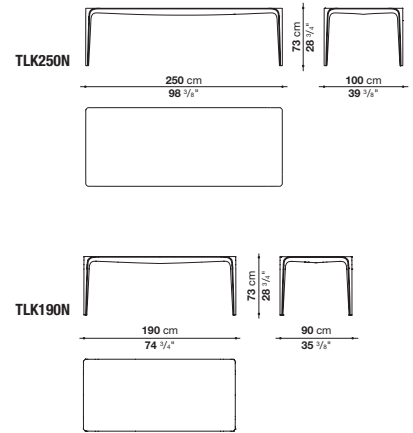

LINK OUTDOOR

DESIGNED BY JAKOB WAGNER

A single piece, moulded, continuous, with no joints. The Link's distinguishing feature is its "soft" texture and the sensuality of its shape and material.

Made of Cristalplant Outdoor®, the table is cast in a single mould and does not require connecting elements. The Link comes in a rectangular model which is produced only in a white colour.

Note: Outdoor covers available for this item in stock