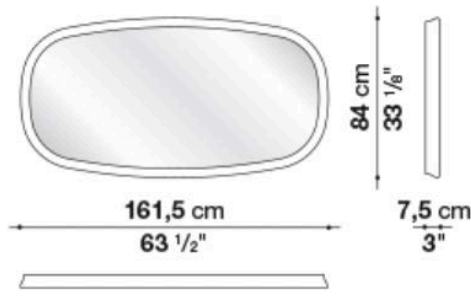

Madison Mirror

DESIGNED BY MONICA ARMANI

With oval round or rectangular beveling and in oversize dimensions (diameter cm 142 and cm 161,5 x 84) that can be attached vertically or horizontally to the walls; Monica Armani mirrors create a play of reflections and light in the rooms.

CONTEXT GALLERY

ENQUIRIES
info@contextgallery.com
Tel. 404. 477. 3301
Tel. 800. 886.0867
contextgallery.com

0759R
Rosy bronze painted

0174B
bronze nickel painted

Mirror

MS142Q - Rosy bronze painted -
MS162 - Bronze nickel painted -