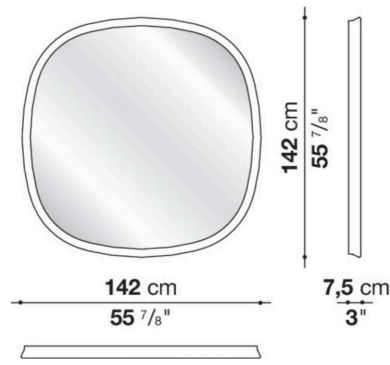

# Madison Mirror

DESIGNED BY MONICA ARMANI

With oval round or rectangular beveling and in oversize dimensions (diameter cm 142 and cm 161,5 x 84) that can be attached vertically or horizontally to the walls; Monica Armani mirrors create a play of reflections and light in the rooms.

## CONTEXT GALLERY

ENQUIRIES  
info@contextgallery.com  
Tel. 404. 477. 3301  
Tel. 800. 886.0867  
contextgallery.com

**0759R**  
Rosy bronze painted

**0174B**  
bronze nickel painted