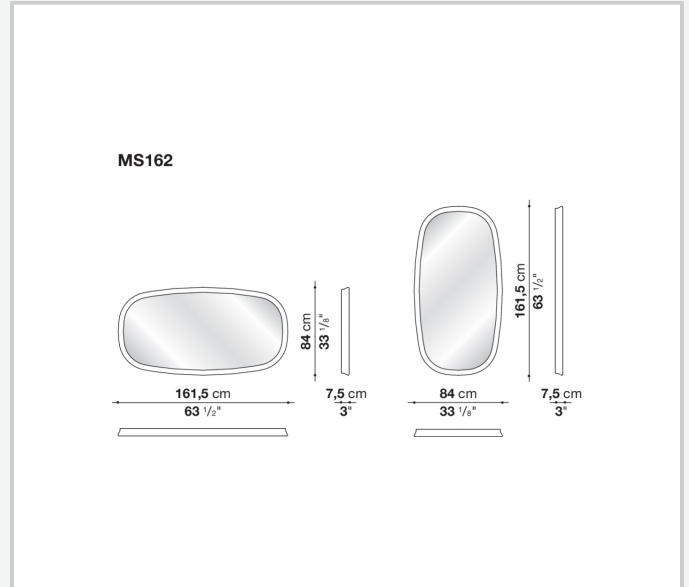

Madison

COMPLEMENTS

2017

Monica Armani

CONTEXT

ENQUIRIES
info@contextgallery.com
Tel. 404. 477. 3301
Tel. 800. 886.0867
contextgallery.com

Description

With oval round and rectangular bevelling in oversize dimensions, to be attached vertically or horizontally to the walls: the Madison mirrors create a play of reflections and light in the rooms. Special attention was dedicated to the design of the frame made in Baydur® (high density polyurethane).

Technical information

Frame

hard polyurethane

Panel

MDF wood fibre with mirror

Support

aluminium extrusions

Technical drawings