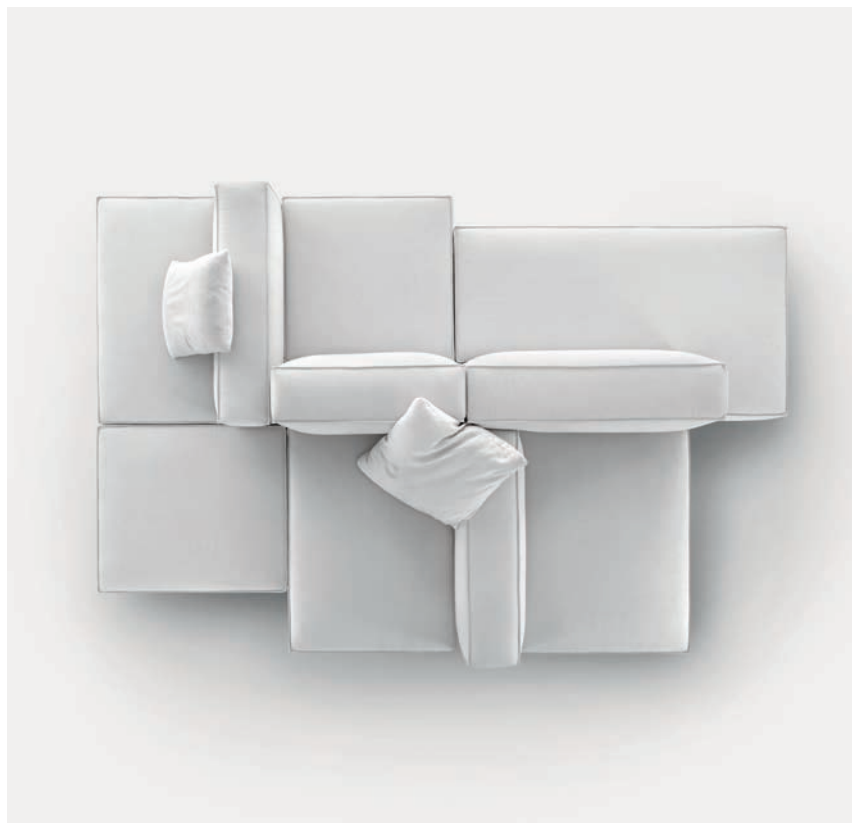

Marechiaro sofa
composition MH10

CONTEXT

ENQUIRIES
info@contextgallery.com

Tel. 404. 477. 3301
Tel. 800. 886.0867

contextgallery.com

Marechiaro sofa
composition MH12