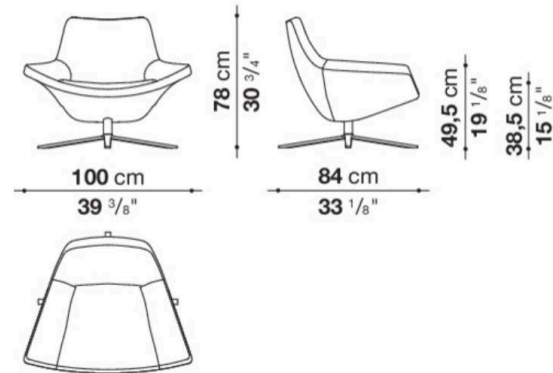

CONTEXT GALLERY

ENQUIRIES
info@contextgallery.com
Tel. 404. 477. 3301
Tel. 800. 886.0867
contextgallery.com

Este 500

Frame: Bright brushed

Este 700

Metropolitan 14' Armchair with Headrest
Este 407, Bright Brushed Aluminum Frame