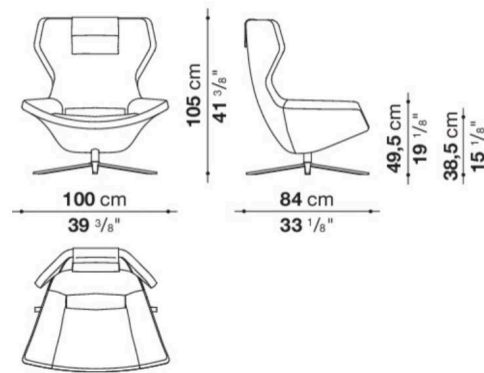

CONTEXT GALLERY

ENQUIRIES
info@contextgallery.com
Tel. 404. 477. 3301
Tel. 800. 886.0867
contextgallery.com

Este 500

Frame: Bright brushed

Este 700

Metropolitan 14' Armchair with Headrest
Este 407, Bright Brushed Aluminum Frame