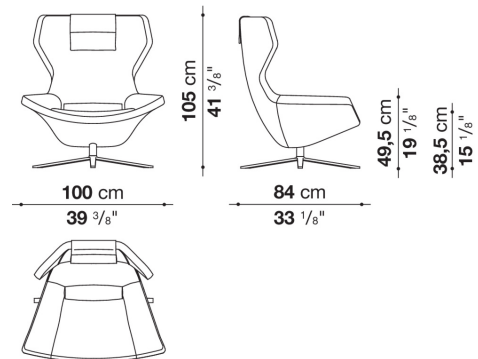

Technical drawings

MP100AP

MP63

CONTEXT