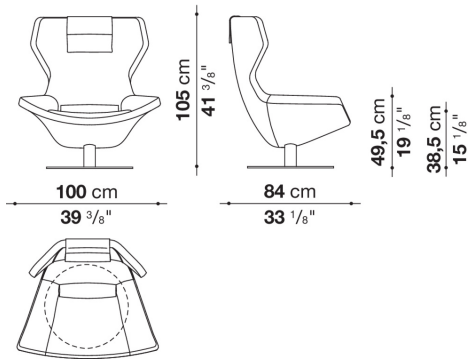

Technical drawings

MP100ADP