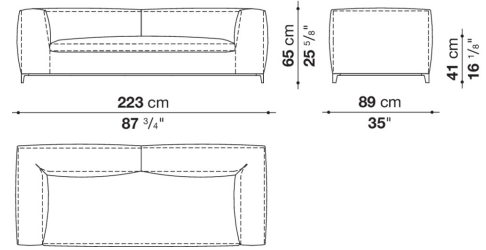

CONTEXT

ENQUIRIES
info@contextgallery.com

Tel. 404. 477. 3301
Tel. 800. 886.0867

Technical drawings

9C206

9C226_1

9C226_2

9C256