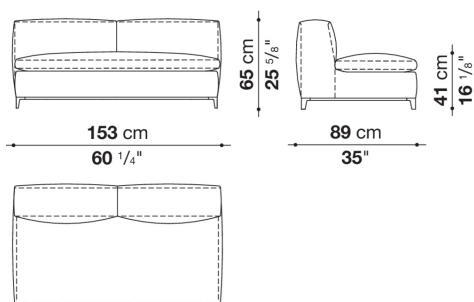

Technical drawings

9C156P2

CONTEXT