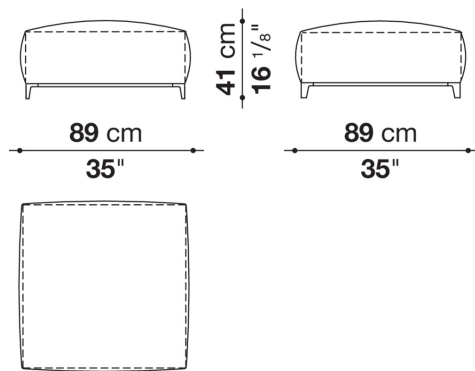

9C91PQ

9C156P

C206

C226_1

C226_2

C256

CONTEXT