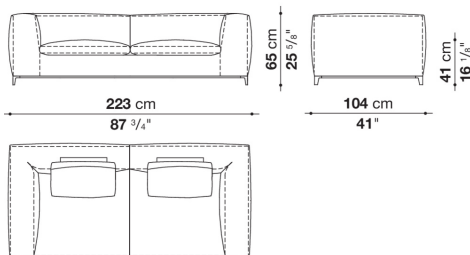

9C91PQ

9C156P

C206

C226_1

C226_2

C256

CONTEXT