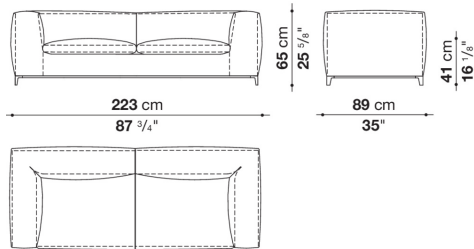

CONTEXT

ENQUIRIES
info@contextgallery.com

Tel. 404. 477. 3301
Tel. 800. 886.0867

Technical drawings

9C206

9C226_1

9C226_2

9C256