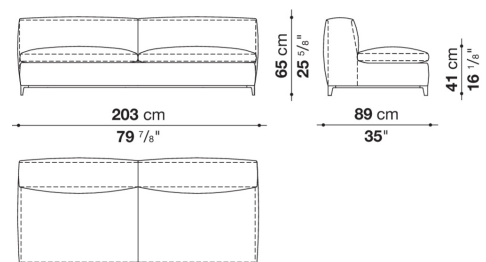

Technical drawings

9C206P2

CONTEXT