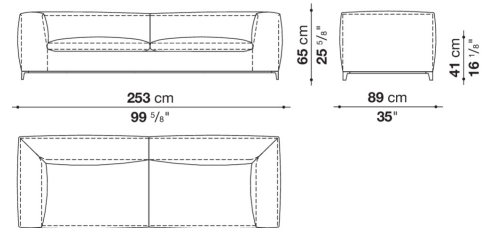

CONTEXT

ENQUIRIES
info@contextgallery.com

Tel. 404. 477. 3301
Tel. 800. 886.0867

Technical drawings

9C206

9C226_1

9C226_2

9C256