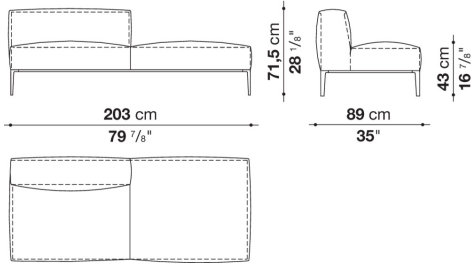

Technical drawings

9MF206PS