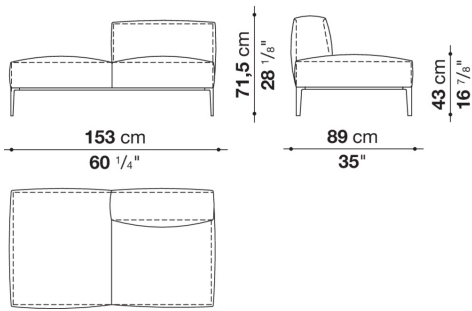

9MF156PD

CONTEXT

ENQUIRIES
info@contextgallery.com
Tel. 404-477-3301
Tel. 800-886-0867
contextgallery.com