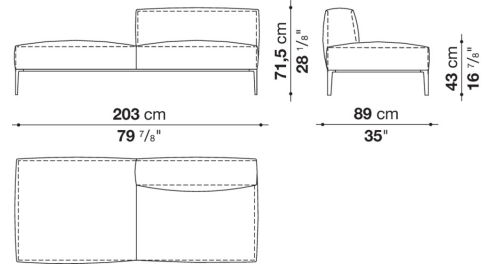

CONTEXT

ENQUIRIES
info@contextgallery.com

Tel. 404. 477. 3301
Tel. 800. 886.0867

Technical drawings

9MF206PS

9MF206PD

9MF206P2

9MF182TS