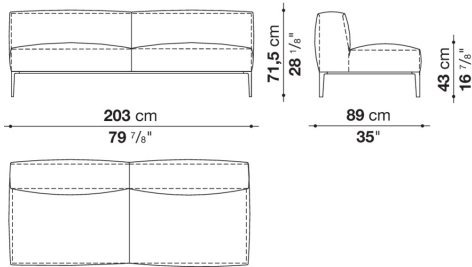

CONTEXT

ENQUIRIES
info@contextgallery.com

Tel. 404. 477. 3301
Tel. 800. 886.0867

Technical drawings

9MF206PS

9MF206PD

9MF206P2

9MF182TS