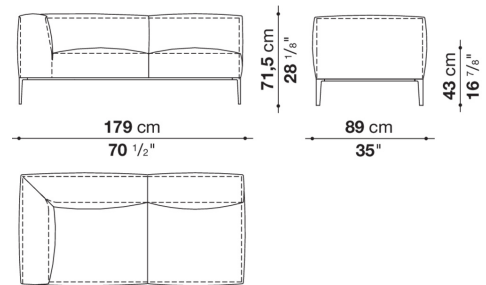

CONTEXT

ENQUIRIES
info@contextgallery.com

Tel. 404. 477. 3301
Tel. 800. 886.0867

Technical drawings

9MF206PS

9MF206PD

9MF206P2

9MF182TS