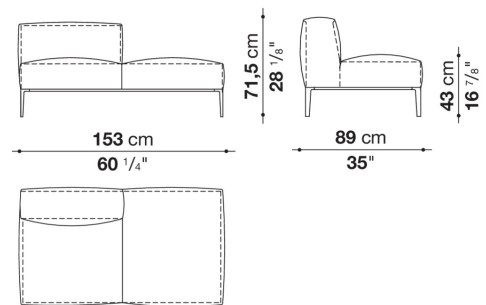

Technical drawings

9MF156PS