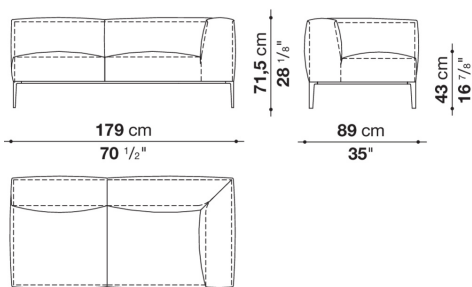

Technical drawings

9MF182TD