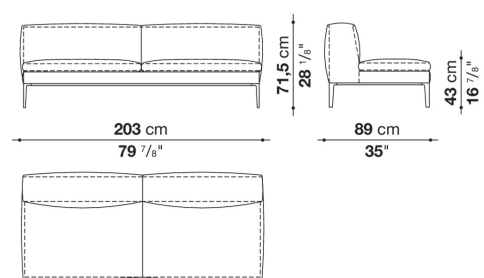

Technical drawings

9M206P2

CONTEXT