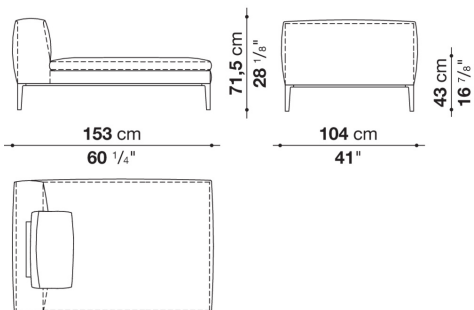

ENQUIRIES
info@contextgallery.com
Tel. 404. 477. 3301
Tel. 800. 886. 0867
contextgallery.com

M182TS

M182TD

M231TS

M231TD

M156CH

M231CH

CONTEXT