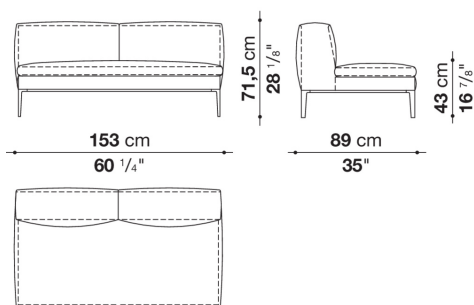

Technical drawings

9M156P2

CONTEXT