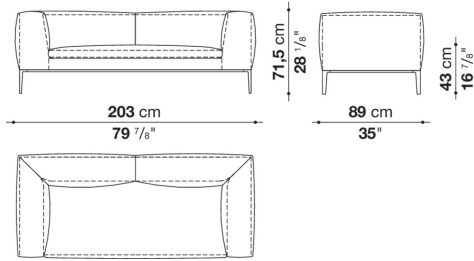

Technical drawings

9M206