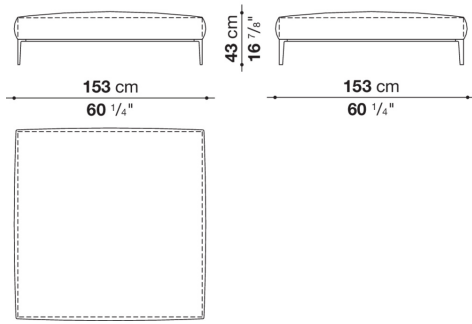

M156PQ

CONTEXT

ENQUIRIES
info@contextgallery.com

Tel. 404. 477. 3301
Tel. 800. 886. 0867

contextgallery.com