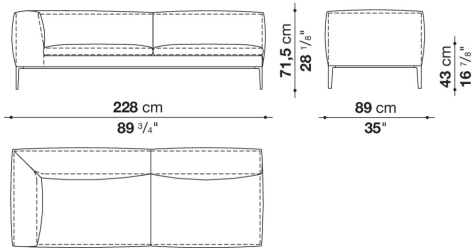

9M231TS

CONTEXT

ENQUIRIES
info@contextgallery.com
Tel. 404. 477. 3301
Tel. 800. 886. 0867
contextgallery.com