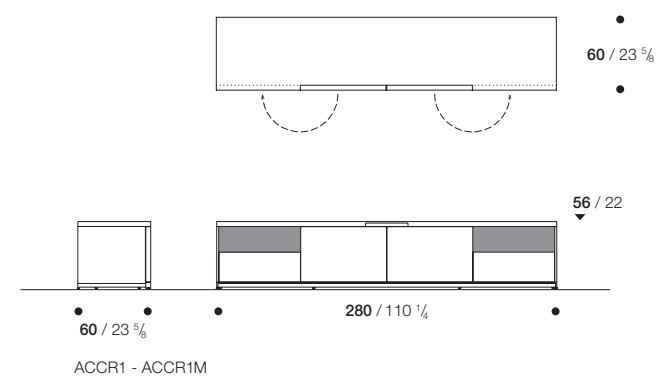

Mida

Mida

CONTEXT

ENQUIRIES
info@contextgallery.com

Tel. 404. 477. 3301
 Tel. 800. 886.0867

contextgallery.com
contextcontract.com

FRAME IN WOOD.
 BASE-FRAME IN PAINTED STEEL.
 STRUTTURA IN LEGNO.
 BASAMENTO IN ACCIAIO VERNICIATO.