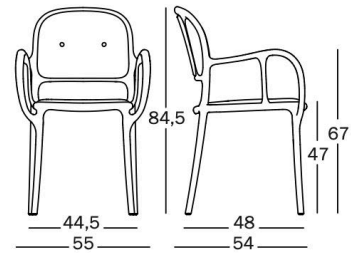

# MAGIS

Milà - design Jaime Hayón, 2016

## Chair.

3 available versions:  
Stackable chair without cushions, chair with seat and back cushion, chair with seat cushion only  
Material: Polypropylene with glass fiber added. Air-moulded. Silky touch finish. Suitable for outdoor. Cushions in expanded polyurethane with cover in fabric (Fidivi "King L Kat" and "King L").

Note: Dimensions are in metric