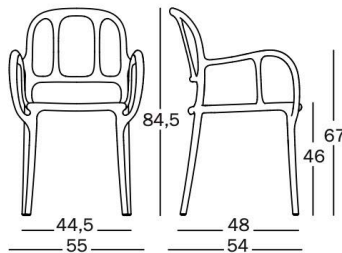

# MAGIS

Milà - design Jaime Hayón, 2016

## Chair.

3 available versions:  
Stackable chair without cushions, chair with seat and back cushion, chair with seat cushion only  
Material: Polypropylene with glass fiber added. Air-moulded. Silky touch finish. Suitable for outdoor. Cushions in expanded polyurethane with cover in fabric (Fidivi "King L Kat" and "King L").

Note: Dimensions are in metric