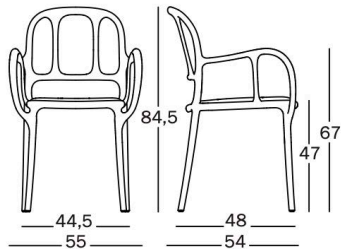

# MAGIS

Milà - design Jaime Hayón, 2016

## Chair.

3 available versions:  
Stackable chair without cushions, chair with seat and back cushion, chair with seat cushion only  
Material: Polypropylene with glass fiber added. Air-moulded. Silky touch finish. Suitable for outdoor. Cushions in expanded polyurethane with cover in fabric (Fidivi "King L Kat" and "King L").

Note: Dimensions are in metric