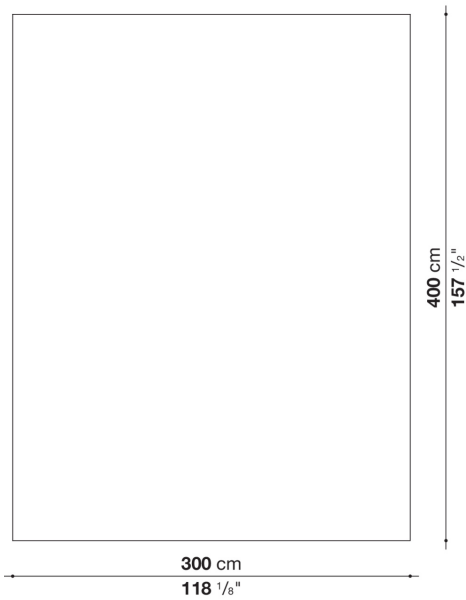

Technical drawings

ML4T

CONTEXT

ENQUIRIES
info@contextgallery.com
Tel. 404.477.3301
Tel. 800.886.0867
contextgallery.com