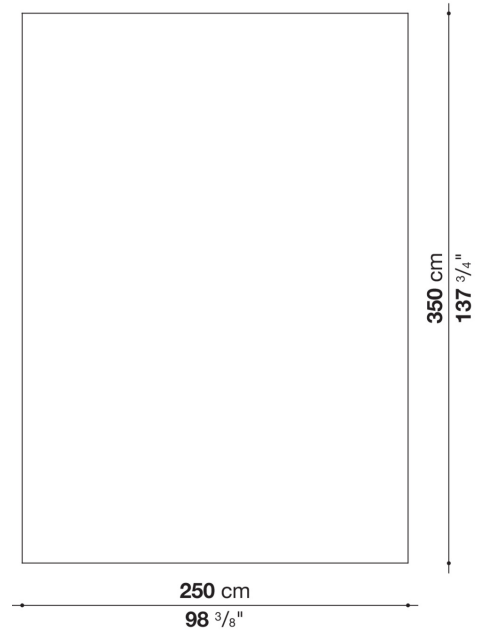

Milos

COMPLEMENTS

2019

Studio Juma

CONTEXT

ENQUIRIES
info@contextgallery.com
Tel. 404. 477. 3301
Tel. 800. 886.0867
contextgallery.com

Description

Milos is a handmade pure wool carpet. It is available in a rectangular version in three standard sizes, with the possibility of having it also made to measure. Two the colours to choose from.

Technical information

Material (upper side)

100% wool

Material (lower side)

90% cotton and 10% polyester

Technical drawings

ML2T

ML3T