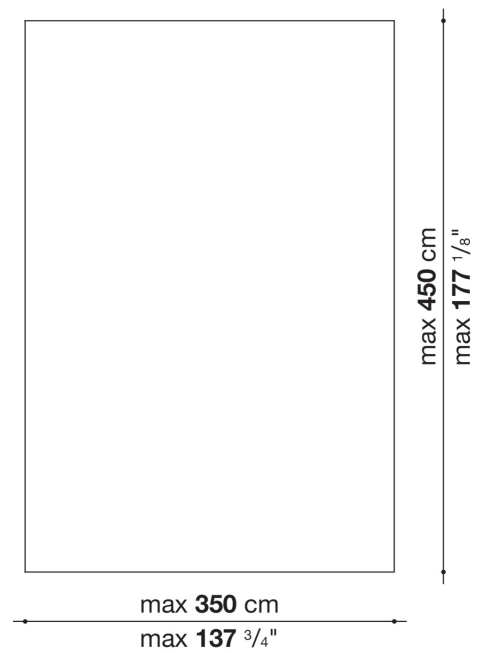

MLT

CONTEXT

ENQUIRIES
info@contextgallery.com
Tel. 404.477.3301
Tel. 800.886.0867
contextgallery.com