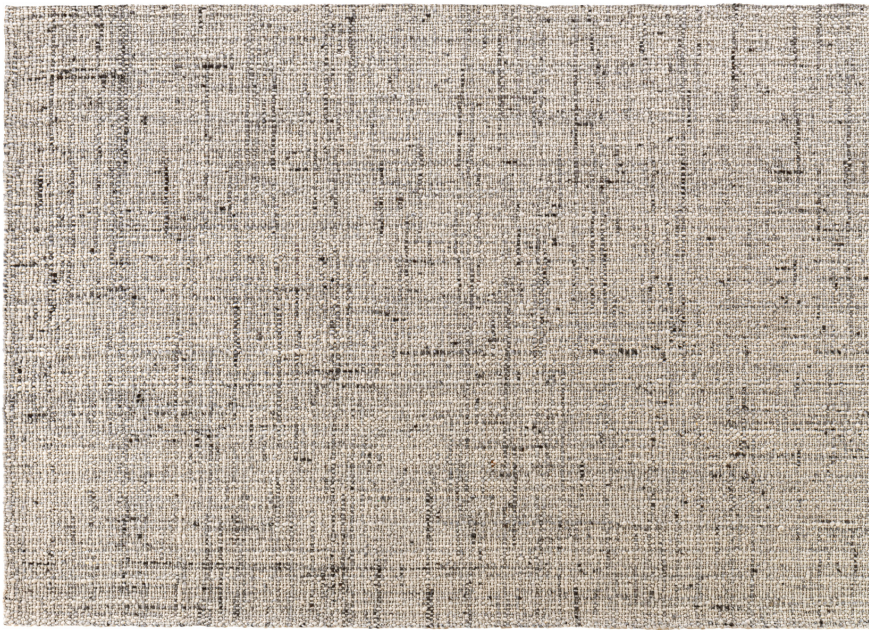

Milos

COMPLEMENTS

2019

Studio Juma

CONTEXT

ENQUIRIES
info@contextgallery.com
Tel. 404. 477. 3301
Tel. 800. 886.0867
contextgallery.com

Description

Milos is a handmade pure wool carpet. It is available in a rectangular version in three standard sizes, with the possibility of having it also made to measure. Two the colours to choose from.

Technical information

Material (upper side)

100% wool

Material (lower side)

90% cotton and 10% polyester

Technical drawings

ML2T

ML3T