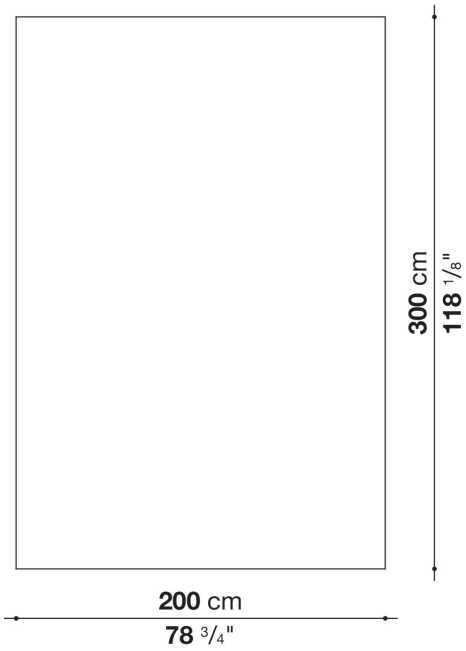

Milos

COMPLEMENTS

2019

Studio Juma

CONTEXT

ENQUIRIES
info@contextgallery.com
Tel. 404. 477. 3301
Tel. 800. 886.0867
contextgallery.com

Description

Milos is a handmade pure wool carpet. It is available in a rectangular version in three standard sizes, with the possibility of having it also made to measure. Two the colours to choose from.

Technical information

Material (upper side)

100% wool

Material (lower side)

90% cotton and 10% polyester

Technical drawings

ML2T

ML3T