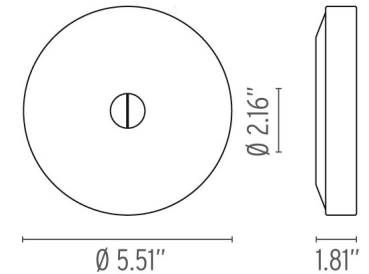

### Physical

Construction Material	Aluminum, Glass, Polycarbonate, Steel
Weight	1.3 lbs

○ FU149009 White

### Dimensional Image