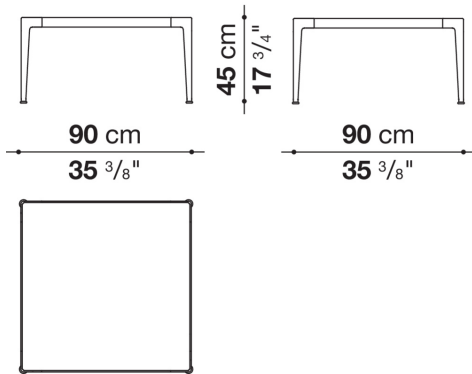

IMT90Q_4

IMT54

IMT55_5