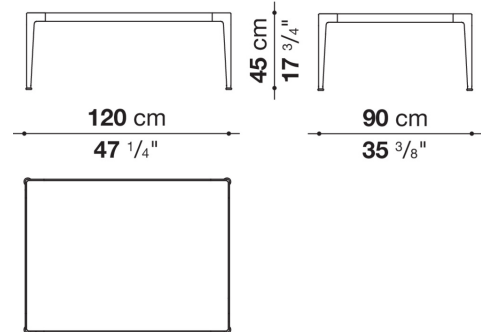

IMT120_4

IMT54

IMT55_5