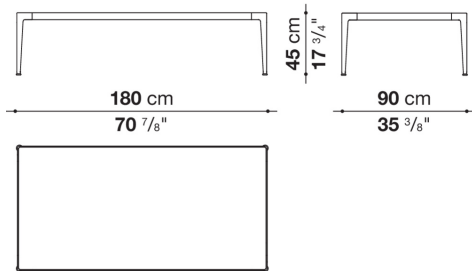

IMT180A_4

IMT54

IMT55_5