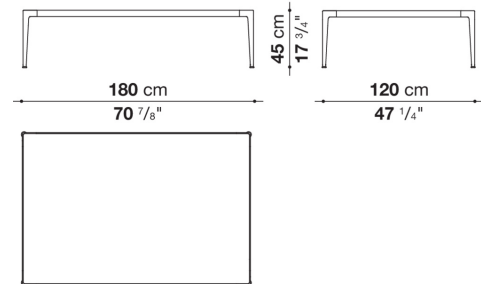

IMT180B_4

IMT54

IMT55_5