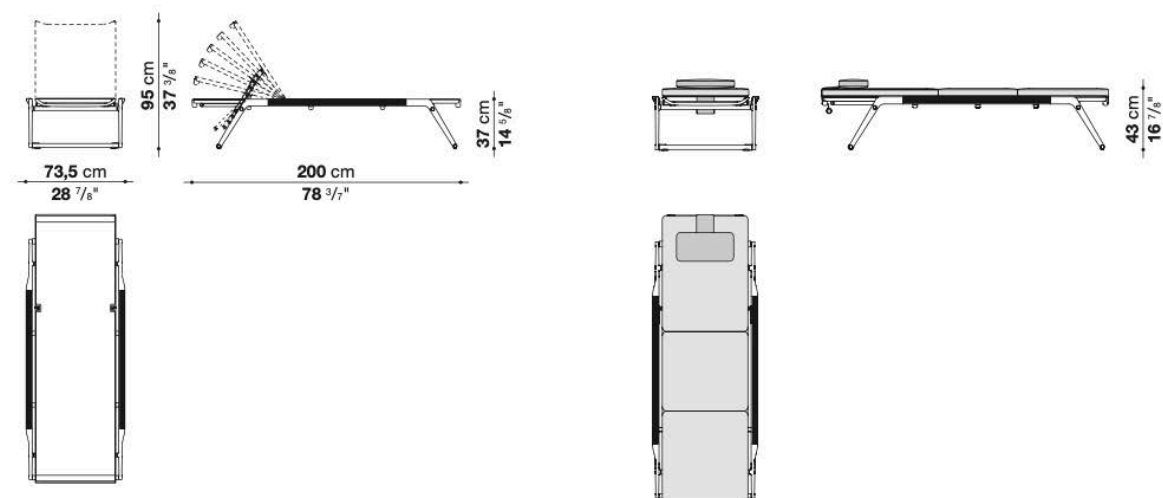

**Frame: 0380T
Tortora painted**

**Frame: 0186V
White painted**

Cover: Bali 100

Cover: Elide 100

Chaise Lounge (waterproof cover included)

"Limited Quantities"

Mesh and Frame in
Tortora or Mesh and Frame
in White