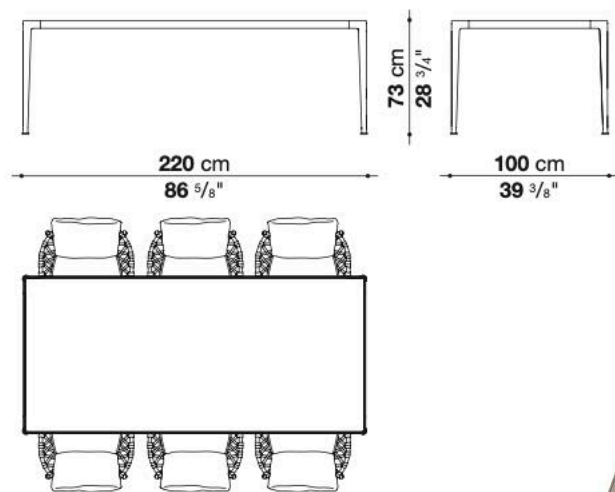

Mirto Outdoor Rectangle

DESIGNED BY ANTONIO CITTERIO

The Mirto Outdoor tables are characterised by their purity of shape, timeless elegance and quality details. Available in numerous sizes, they come with light die-cast aluminium frames and a variety of tops: in painted aluminium, Iroko slats, porcelain stoneware, and glazed lava stone tiles decorated with reproductions of traditional Sicilian lace. This latest version uses a special material for the decoration, obtained by shattering the glass of monitors and discarded electronic instruments, and applying it to the surface of the tiles through an exclusive manufacturing process. Mirto Outdoor is a complete series of outdoor furniture inclusive of chairs, small armchairs, loungers, small tables, consoles and other furnishings.