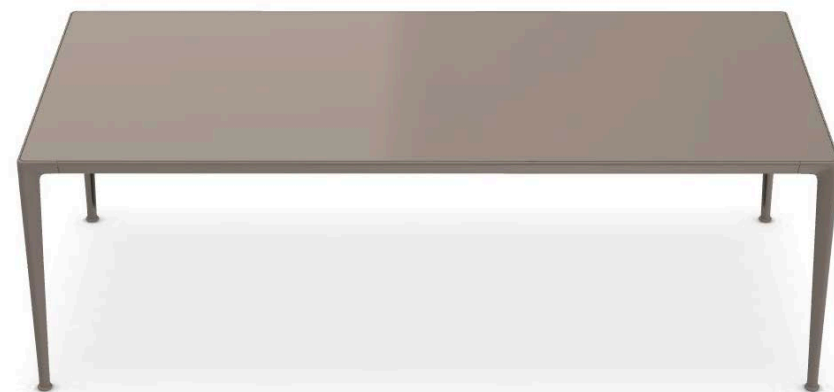

Mirto Outdoor Rectangle

DESIGNED BY ANTONIO CITTERIO

The Mirto Outdoor tables are characterised by their purity of shape, timeless elegance and quality details. Available in numerous sizes, they come with light die-cast aluminium frames and a variety of tops: in painted aluminium, Iroko slats, porcelain stoneware, and glazed lava stone tiles decorated with reproductions of traditional Sicilian lace. This latest version uses a special material for the decoration, obtained by shattering the glass of monitors and discarded electronic instruments, and applying it to the surface of the tiles through an exclusive manufacturing process. Mirto Outdoor is a complete series of outdoor furniture inclusive of chairs, small armchairs, loungers, small tables, consoles and other furnishings.

Frame & Top:
0380T
Tortora Painted

Dining table
MI220T – tortora
painted top and
frame

CONTEXT GALLERY

ENQUIRIES
info@contextgallery.com
Tel. 404. 477. 3301
Tel. 800. 886.0867
contextgallery.com