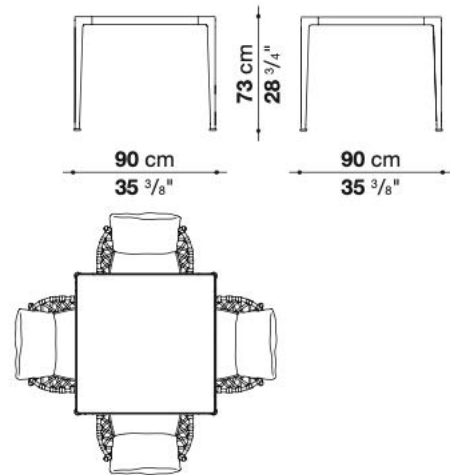

# Mirto Outdoor Square

DESIGNED BY ANTONIO CITTERIO

The Mirto Outdoor tables are characterised by their purity of shape, timeless elegance and quality details. Available in numerous sizes, they come with light die-cast aluminium frames and a variety of tops: in painted aluminium, Iroko slats, porcelain stoneware, and glazed lava stone tiles decorated with reproductions of traditional Sicilian lace. This latest version uses a special material for the decoration, obtained by shattering the glass of monitors and discarded electronic instruments, and applying it to the surface of the tiles through an exclusive manufacturing process. Mirto Outdoor is a complete series of outdoor furniture inclusive of chairs, small armchairs, loungers, small tables, consoles and other furnishings.

**Small table**  
MI90T

**Top & Frame:**  
**0186V**  
**White Painted**

**Frame & Top:**  
**0380T**  
**Tortora Painted**